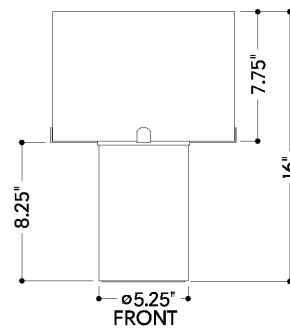

*Due to the one-of-a-kind nature of the medium, exact colors and patterns may vary slightly from the image shown.

FINISHES

AGED BRASS

Coastal Suitable Finish (EPM): No

DIMENSIONS

Height: 16"

Width/Diameter: 10.75"

Canopy/Backplate: 5.25"

Product Weight: 14.96lb

Canopy/Backplate Shape: Round

Sloped Ceiling Compatible: No

Living Finish: No

Uplight Only: Yes

Shade

Shade 1: Linen

Shade 1 Finish: White

Shade 1 Top Width: 10.75"

Shade 1 Height: 7.75"

Shade 2: Linen

Shade 2 Finish: White

Shade 2 Top Width: 9.5"

ELECTRICAL

Bulb 1

Gem Box Required (2"x3"): No

Dark Sky: No

SHIPPING

Carton 1: 22" x 14" x 14"

Carton 1 Weight: 21lb

Shipping Method: Ground

Country of Origin: CN

TOP