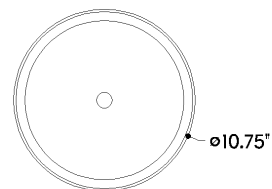

*Due to the one-of-a-kind nature of the medium, exact colors and patterns may vary slightly from the image shown.

FINISHES

AGED BRASS

Coastal Suitable Finish (EPM): No

DIMENSIONS

Height: 16"

Width/Diameter: 10.75"

Canopy/Backplate: 5.25"

Product Weight: 14.96lb

Canopy/Backplate Shape: Round

Sloped Ceiling Compatible: No

Living Finish: No

Uplight Only: Yes

Shade

Shade 1: Linen

Shade 1 Finish: White

Shade 1 Top Width: 10.75"

Shade 1 Height: 7.75"

Shade 2: Linen

Shade 2 Finish: White

Shade 2 Top Width: 9.5"

ELECTRICAL

Bulb 1

Gem Box Required (2"x3"): No

Dark Sky: No

SHIPPING

Carton 1: 22" x 14" x 14"

Carton 1 Weight: 21lb

Shipping Method: Ground

Country of Origin: CN

TOP