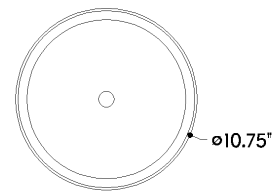

*Due to the one-of-a-kind nature of the medium, exact colors and patterns may vary slightly from the image shown.

FINISHES

AGED BRASS

DIMENSIONS

Height: 16"
Width/Diameter: 10.75"
Canopy/Backplate: 5.25"
Product Weight: 14.96lb
Canopy/Backplate Shape: Round
Sloped Ceiling Compatible: No
Living Finish: No
Uplight Only: Yes

Shade

Shade 1: Linen
Shade 1 Finish: White
Shade 1 Top Width: 10.75"
Shade 1 Height: 7.75"
Shade 2: Linen
Shade 2 Finish: White
Shade 2 Top Width: 9.5"

ELECTRICAL

Bulb 1

Bulb Included: No
Socket: E26 Medium Base
Bulb Type: A19
Max Wattage: 15
Bulb Quantity: 1
Cord Type: SPT-2 SILVER
Switch Type: ON/OFF SWITCH ON CORD
Gem Box Required (2"x3"): No
Dark Sky: No

SHIPPING

Carton 1: 22" x 14" x 14"
Carton 1 Weight: 21lb
Shipping Method: Ground
Country of Origin: CN

TOP