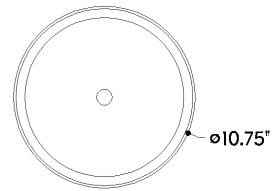

RUMI

HL920201-AGB

Rumi offers high design in a petite format. Sculpted from natural Carrara marble, the chunky modern base captures attention with its delicate natural veining. Supported by jewelry-like Aged Brass clasps, a classic linen drum shade softens the sophisticated stone. Make an elevated statement on an office desk or bedside with this inimitable little lamp.

*Due to the one-of-a-kind nature of the medium, exact colors and patterns may vary slightly from the image shown.

FINISHES

AGED BRASS

DIMENSIONS

Height: 16"
Width/Diameter: 10.75"
Canopy/Backplate: 5.25"
Product Weight: 14.96lb
Canopy/Backplate Shape: Round
Sloped Ceiling Compatible: No
Living Finish: No
Uplight Only: Yes

Shade

Shade 1: Linen
Shade 1 Finish: White
Shade 1 Top Width: 10.75"
Shade 1 Height: 7.75"
Shade 2: Linen
Shade 2 Finish: White
Shade 2 Top Width: 9.5"

ELECTRICAL

Bulb 1

Bulb Included: No
Socket: E26 Medium Base
Bulb Type: A19
Max Wattage: 15
Bulb Quantity: 1
Cord Type: SPT-2 SILVER
Switch Type: ON/OFF SWITCH ON CORD
Gem Box Required (2"x3"): No
Dark Sky: No

SHIPPING

Carton 1: 22" x 14" x 14"
Carton 1 Weight: 21lb
Shipping Method: Ground
Country of Origin: CN

TOP