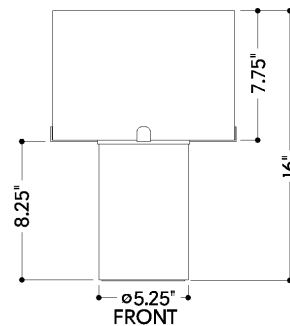

## DIMENSIONS

Height: 16"  
Width/Diameter: 10.75"  
Canopy/Backplate: 5.25"  
Product Weight: 14.96lb  
Canopy/Backplate Shape: Round  
Sloped Ceiling Compatible: No  
Living Finish: No  
Uplight Only: Yes

## Shade

Shade 1: Linen  
Shade 1 Finish: White  
Shade 1 Top Width: 10.75"  
Shade 1 Height: 7.75"  
Shade 2: Linen  
Shade 2 Finish: White  
Shade 2 Top Width: 9.5"

## SHIPPING

Carton 1: 22" x 14" x 14"  
Carton 1 Weight: 21lb  
Shipping Method: Ground  
Country of Origin: CN

TOP

FRONT