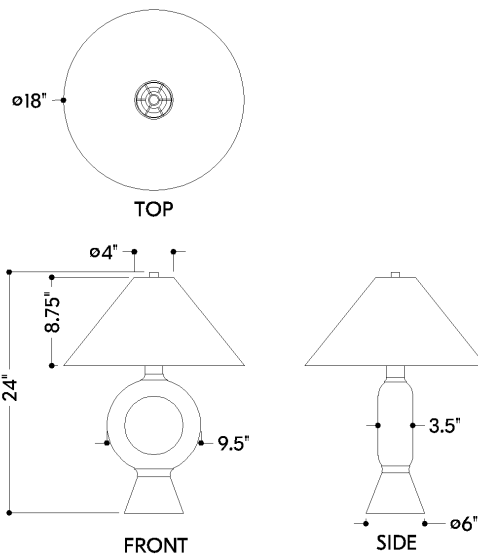

*Due to the one-of-a-kind nature of the medium, exact colors and patterns may vary slightly from the image shown.

FINISHES

AGED BRASS w/ WHITE PLASTER

Coastal Suitable Finish (EPM): No

DIMENSIONS

Height: 24.25"

Width/Diameter: 18"

Canopy/Backplate: 6"

Product Weight: 7.7lb

Canopy/Backplate Shape: Round

Sloped Ceiling Compatible: No

Living Finish: No

Uplight Only: Yes

Shade

Shade 1: Natural Woven

Shade 1 Finish: Light Jute String

Shade 1 Top Width: 4"

Shade 1 Bottom L/W: 0" / 18"

Shade 1 Height: 8.75"

ELECTRICAL

Bulb 1

Bulb Included: No

Dark Sky: No

SHIPPING

Carton 1: 26" x 20" x 20"

Carton 1 Weight: 14lb

Shipping Method: Ground

Country of Origin: VN

HUDSON VALLEY LIGHTING GROUP | hvlgroup.com | 1.800.814.3993

REVISED 3.11.2022