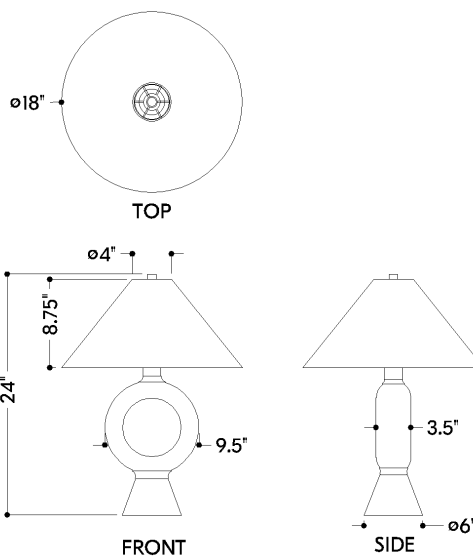

SHIPPING

Carton 1: 26" x 20" x 20"
Carton 1 Weight: 14lb
Shipping Method: Ground
Country of Origin: VN

HUDSON VALLEY
LIGHTING GROUP