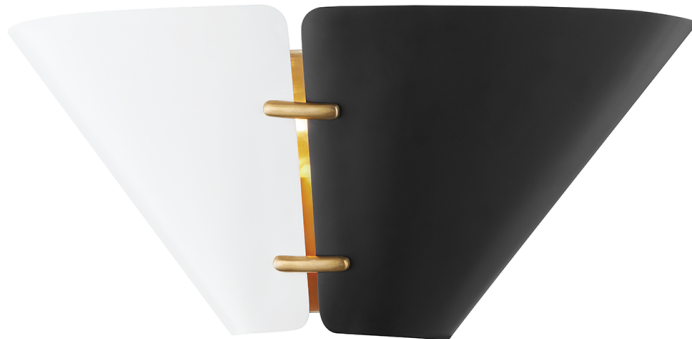

SPLIT

KBS1352102S-AGB

Split brings together clean, modern design with an artisan's flair. Small aged brass fasteners connect the cone shades, adding a spark of color while intentionally allowing a sliver of light to pass through.

FINISHES

AGED BRASS

Coastal Suitable Finish (EPM): No

DIMENSIONS

Height: 6.5"

Width/Diameter: 15"

Product Weight: 6lb

Extension: 4"

Top to Center: 3.25"

Canopy/Backplate Shape: Rectangle

Sloped Ceiling Compatible: No

Living Finish: No

Uplight Only: Yes

Shade

ELECTRICAL

Bulb 1

Bulb Included: No

Socket: E12 Candelabra Base

Max Wattage: 60

Bulb Quantity: 2

Bulb Included: No

Gem Box Required (2"x3"): No

Dark Sky: No

SHIPPING