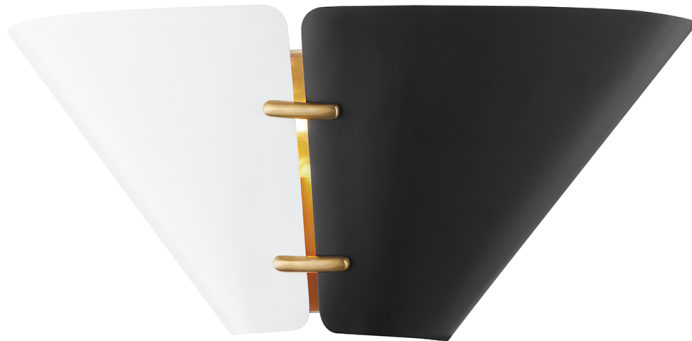

SPLIT

KBS1352102S-AGB

Split brings together clean, modern design with an artisan's flair. Small aged brass fasteners connect the cone shades, adding a spark of color while intentionally allowing a sliver of light to pass through.

FINISHES

AGED BRASS (AGB)

Coastal Suitable Finish (EPM): No

DIMENSIONS

Height: 6.5"

Width/Diameter: 15"

Product Weight: 6lb

Extension: 4"

Top to Center: 3.25"

Canopy/Backplate Shape: Rectangle

Sloped Ceiling Compatible: No

Living Finish: No

Uplight Only: Yes

Shade

ELECTRICAL

Bulb 1

Bulb Included: No

Socket: E12 Candelabra Base

Max Wattage: 60

Bulb Quantity: 2

Bulb Included: No

Gem Box Required (2"x3"): No

Dark Sky: No

SHIPPING