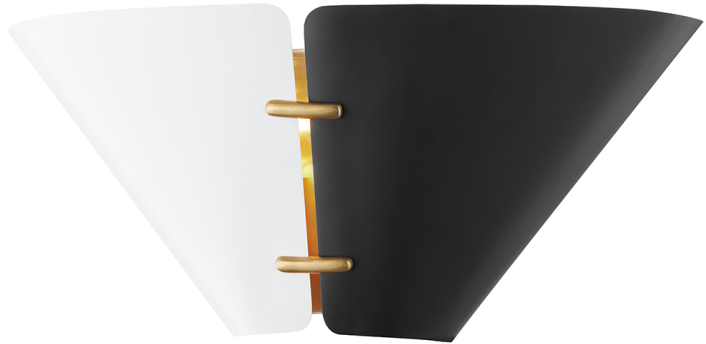

SPLIT

KBS1352102S-AGB

Split brings together clean, modern design with an artisan's flair. Small aged brass fasteners connect the cone shades, adding a spark of color while intentionally allowing a sliver of light to pass through.

FINISHES

AGED BRASS (AGB)

DIMENSIONS

Height: 6.5"

Width/Diameter: 15"

Canopy/Backplate: 0"

Hanging Type:

Product Weight: 6lb

GLASS

Attachment:

Glass 1:

Glass 2:

LAMPING

Bulb 1

Bulb Included: No

Socket: E12 Candelabra Base