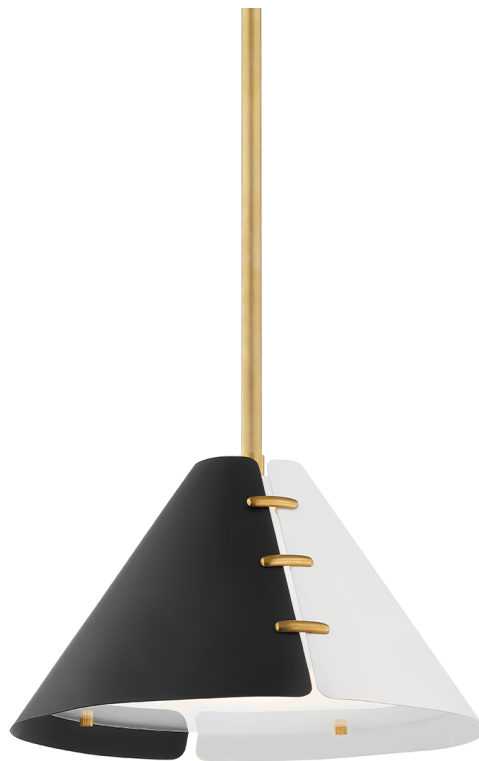

SPLIT

KBS1352701S-AGB

Split brings together clean, modern design with an artisan's flair. Small aged brass fasteners connect the cone shades, adding a spark of color while intentionally allowing a sliver of light to pass through.

FINISHES

AGED BRASS

DIMENSIONS / SPECS

Height: 14.5"

Width/Diameter: 14.5"

Minimum Height: 17.5"

Maximum Height: 61.5"

Canopy/Backplate: 4.5"

Hanging Type: 1-3" / 1-6" / 1-12" / 2-18" Stems

Product Weight: 6lb

Canopy/Backplate Shape: Round

Sloped Ceiling Compatible: No

Living Finish: No

Uplight Only: No

Shade 1: Glass

Shade 1 Top Width: 12.75"

Shade 1 Bottom L/W: 0" / 12.75"

ELECTRICAL

Bulb 1

Bulb Included: No

Socket: E26 Medium Base

Max Wattage: 75

Bulb Quantity: 1

Gem Box Required (2"x3"): No

Dark Sky: No

SHIPPING

Carton 1: 21" x 18" x 16"

Carton 1 Weight: 8lb

Shipping Method: Ground

Country of Origin: CN