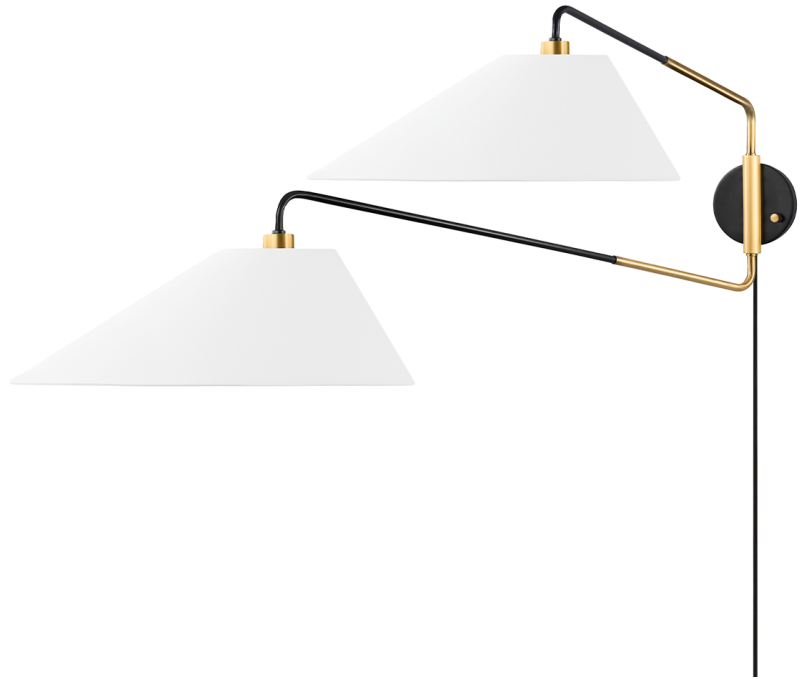

DUO

KBS1751102-AOB

Duo is full of singular style. Elongated shades in white Belgian linen spread out from curved arms of aged old bronze. The stretched shades add visual interest and allow the light's soft glow to extend even further. The three-light chandelier mounts close to the ceiling and the two-light articulating plug-in wall sconce swivels left to right and tilts up and down.

FINISHES

AGED BRASS/OLD BRONZE

Coastal Suitable Finish (EPM): No

DIMENSIONS

Height: 22"

Width/Diameter: 14.75"

Canopy/Backplate: 6"

Product Weight: 8lb

Top to Center: 13.75"

Canopy/Backplate Shape: Round

Sloped Ceiling Compatible: No

Living Finish: No

Uplight Only: Yes

Shade

Shade 1: Linen

Shade 1 Top Length: 4.5"

Shade 1 Top Width: 6.5"

Shade 1 Bottom L/W: 14.75" / 22"

Shade 1 Height: 7.5"

ELECTRICAL

Bulb 1

Bulb Included: No

Socket: E26 Medium Base

Bulb Type: G40