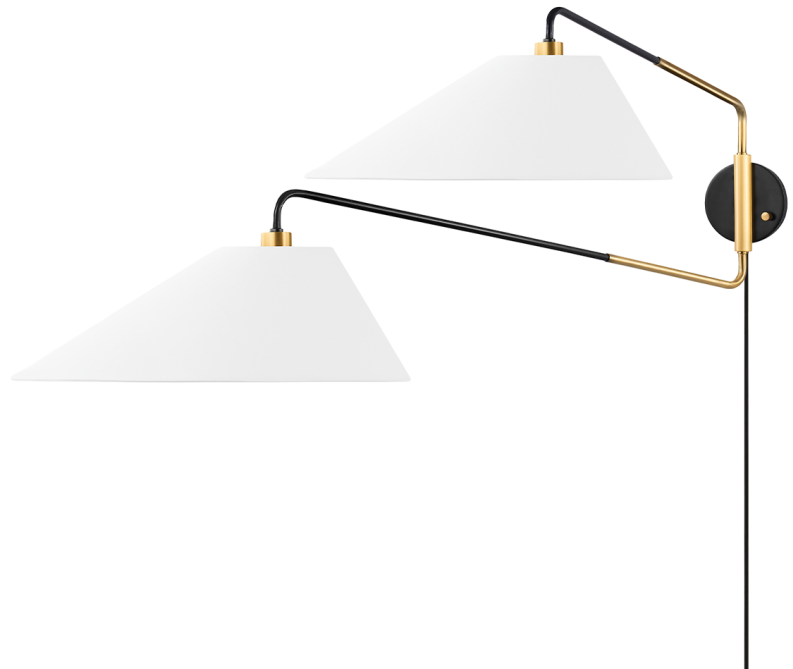

DUO

KBS1751102-AOB

Duo is full of singular style. Elongated shades in white Belgian linen spread out from curved arms of aged old bronze. The stretched shades add visual interest and allow the light's soft glow to extend even further. The three-light chandelier mounts close to the ceiling and the two-light articulating plug-in wall sconce swivels left to right and tilts up and down.

FINISHES

AGED BRASS/OLD BRONZE

DIMENSIONS / SPECS

Height: 66"
Width/Diameter: 66"
Length: 66"
Minimum Height: 66"
Maximum Height: 66"
Canopy/Backplate: 6"
Hanging Type: 108" Premium Composite Cord
Product Weight: 66lb
Extension: 66"
Top to Center: 66"
Canopy/Backplate Shape: Round
Sloped Ceiling Compatible: No
Living Finish: Yes
Uplight Only: Yes
Min Extension: 66"
Max Extension: 66"

Shade 1: Linen
Shade 1 Top Length: 4.5"
Shade 1 Top Width: 6.5"
Shade 1 Bottom L/W: 14.75" / 22"
Shade 1 Height: 7.5"

ELECTRICAL

Bulb 1
Bulb Included: No
Socket: E26 Medium Base
Bulb Type: G40
Max Wattage: 60
Bulb Quantity: 2
Wire Length: 500mm
Cord Type: ! New Cord Type
Dimmer Type: Incandescent
Switch Type: ON/OFF STOMP SWITCH
Gem Box Required (2"x3"): Yes
Dark Sky: Yes
CRI: 66
Color Temp.: 66k
Lumens: 66
Title 24: Yes
Field Serviceable: No

Battery

Battery Powered: Yes
Battery Included: Yes
Battery Life: ! New Battery Life !