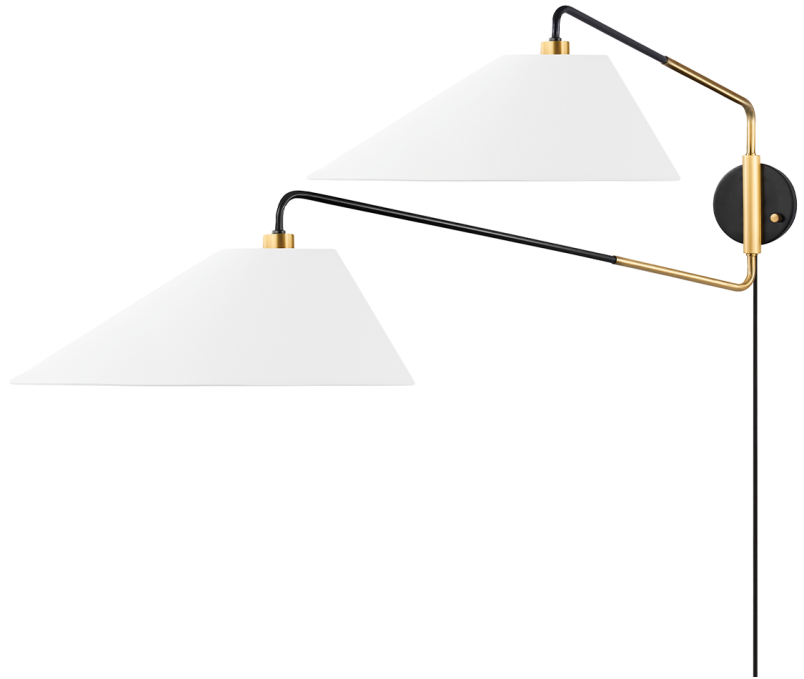

DUO

KBS1751102-AOB

Duo is full of singular style. Elongated shades in white Belgian linen spread out from curved arms of aged old bronze. The stretched shades add visual interest and allow the light's soft glow to extend even further. The three-light chandelier mounts close to the ceiling and the two-light articulating plug-in wall sconce swivels left to right and tilts up and down.

FINISHES

AGED BRASS/OLD BRONZE

DIMENSIONS

Height: 66"
Width/Diameter: 66"
Length: 66"
Minimum Height: 66"
Maximum Height: 66"
Canopy/Backplate: 6"
Hanging Type: 108" Premium Composite Cord
Product Weight: 66lb
Extension: 66"
Top to Center: 66"
Canopy/Backplate Shape: Round
Sloped Ceiling Compatible: No
Living Finish: Yes
Uplight Only: Yes

Shade

Shade 1: Linen
Shade 1 Top Length: 4.5"
Shade 1 Top Width: 6.5"
Shade 1 Bottom L/W: 14.75" / 22"
Shade 1 Height: 7.5"

ELECTRICAL

Bulb 1

Bulb Included: No
Socket: E26 Medium Base
Bulb Type: G40
Max Wattage: 60
Bulb Quantity: 2
Wire Length: 500mm
Cord Type: ! New Cord Type
Dimmer Type: Incandescent
Switch Type: ON/OFF STOMP SWITCH
Gem Box Required (2"x3"): Yes
Dark Sky: Yes
CRI: 66
Color Temp.: 66k
Lumens: 66
Title 24: Yes
Field Serviceable: No

Battery

Battery Powered: Yes
Battery Included: Yes
Battery Life: ! New Battery Life !