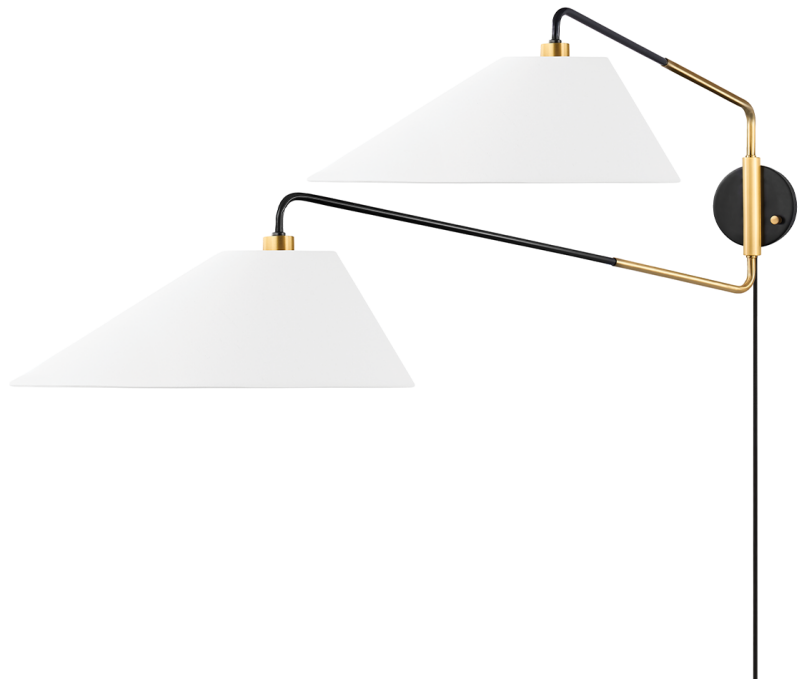

DUO

KBS1751102-AOB

Duo is full of singular style. Elongated shades in white Belgian linen spread out from curved arms of aged old bronze. The stretched shades add visual interest and allow the light's soft glow to extend even further. The three-light chandelier mounts close to the ceiling and the two-light articulating plug-in wall sconce swivels left to right and tilts up and down.

FINISHES

AGED BRASS/OLD BRONZE

DIMENSIONS

Height: 66"
Width/Diameter: 66"
Length: 66"
Minimum Height: 66"
Maximum Height: 66"
Canopy/Backplate: 6"
Hanging Type: 108" Premium Composite Cord
Product Weight: 66lb
Extension: 66"
Top to Center: 66"
Canopy/Backplate Shape: Round
Sloped Ceiling Compatible: No
Living Finish: Yes
Uplight Only: Yes

Shade

Shade 1: Linen
Shade 1 Top Length: 4.5"
Shade 1 Top Width: 6.5"
Shade 1 Bottom L/W: 14.75" / 22"
Shade 1 Height: 7.5"

ELECTRICAL

Bulb 1

Bulb Included: No
Socket: E26 Medium Base
Bulb Type: G40
Max Wattage: 60
Bulb Quantity: 2
Wire Length: 500mm
Cord Type: ! New Cord Type
Dimmer Type: Incandescent
Switch Type: ON/OFF STOMP SWITCH
Gem Box Required (2"x3"): Yes
Dark Sky: Yes
CRI: 66
Color Temp.: 66k
Lumens: 66
Title 24: Yes
Field Serviceable: No

Battery

Battery Powered: Yes
Battery Included: Yes
Battery Life: ! New Battery Life !

DUO

KBS1751102-AOB

SHIPPING

Carton 1: 50" x 25" x 20"

Carton 1 Weight: 20lb

Shipping Method: Truck Only