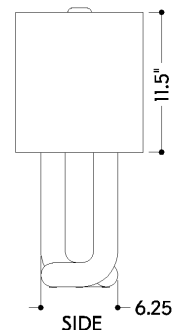

FINISHES

AGED BRASS

DIMENSIONS

Height: 22.75"
Width/Diameter: 10.25"
Length: 16.25"
Canopy/Backplate: 6.25"
Product Weight: 8.6lb
Sloped Ceiling Compatible: No
Living Finish: Yes
Uplight Only: No

Shade

Shade 1: Linen
Shade 1 Finish: White
Shade 1 Top Length: 16.5"
Shade 1 Top Width: 10.5"
Shade 1 Bottom L/W: 16.25" / 10.5"
Shade 1 Height: 11.5"
Shade 2: Linen
Shade 2 Finish: White
Shade 2 Top Length: 15.25"
Shade 2 Top Width: 9.25"

ELECTRICAL

Bulb 1

Bulb Included: No
Socket: E26 Medium Base
Bulb Type: A19
Max Wattage: 60
Bulb Quantity: 1
Wire Length: BLACK FABRIC CORD /
POLARIZED WIRE EXTENDS 8 FT
FROM THE HOLE TO THE END OF
PLUG
Switch Type: ON/OFF PULL CHAIN
Gem Box Required (2"x3"): No
Dark Sky: No

TOP

FRONT

SIDE

SHIPPING

Carton 1: 25" x 14" x 21"
Carton 1 Weight: 12lb
Shipping Method: Ground
Country of Origin: IN