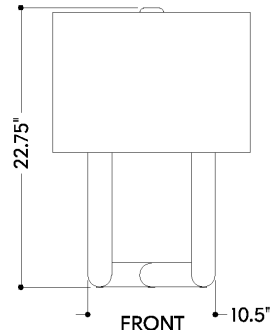

FINISHES

AGED BRASS

DIMENSIONS

Height: 22.75"
Width/Diameter: 10.25"
Length: 16.25"
Canopy/Backplate: 6.25"
Product Weight: 8.6lb
Sloped Ceiling Compatible: No
Living Finish: Yes
Uplight Only: No

Shade

Shade 1: Linen
Shade 1 Finish: White
Shade 1 Top Length: 16.5"
Shade 1 Top Width: 10.5"
Shade 1 Bottom L/W: 16.25" / 10.5"
Shade 1 Height: 11.5"
Shade 2: Linen
Shade 2 Finish: White
Shade 2 Top Length: 15.25"
Shade 2 Top Width: 9.25"

ELECTRICAL

Bulb 1

Bulb Included: No
Socket: E26 Medium Base
Bulb Type: A19
Max Wattage: 60
Bulb Quantity: 1
Wire Length: BLACK FABRIC CORD /
POLARIZED WIRE EXTENDS 8 FT
FROM THE HOLE TO THE END OF
PLUG
Switch Type: ON/OFF PULL CHAIN
Gem Box Required (2"x3"): No
Dark Sky: No

TOP

FRONT

SIDE

SHIPPING

Carton 1: 25" x 14" x 21"
Carton 1 Weight: 12lb
Shipping Method: Ground
Country of Origin: IN