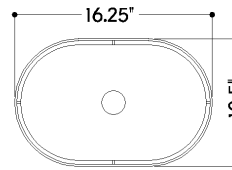

FINISHES

AGED BRASS

DIMENSIONS

Height: 22.75"
Width/Diameter: 10.25"
Length: 16.25"
Canopy/Backplate: 6.25"
Product Weight: 8.6lb
Sloped Ceiling Compatible: No
Living Finish: Yes
Uplight Only: No

Shade

Shade 1: Linen
Shade 1 Finish: White
Shade 1 Top Length: 16.5"
Shade 1 Top Width: 10.5"
Shade 1 Bottom L/W: 16.25" / 10.5"
Shade 1 Height: 11.5"
Shade 2: Linen
Shade 2 Finish: White
Shade 2 Top Length: 15.25"
Shade 2 Top Width: 9.25"

ELECTRICAL

Bulb 1

Bulb Included: No
Socket: E26 Medium Base
Bulb Type: A19
Max Wattage: 60
Bulb Quantity: 1
Wire Length: BLACK FABRIC CORD /
POLARIZED WIRE EXTENDS 8 FT
FROM THE HOLE TO THE END OF
PLUG
Switch Type: ON/OFF PULL CHAIN
Gem Box Required (2"x3"): No
Dark Sky: No

TOP

FRONT

SIDE

SHIPPING

Carton 1: 25" x 14" x 21"
Carton 1 Weight: 12lb
Shipping Method: Ground
Country of Origin: IN