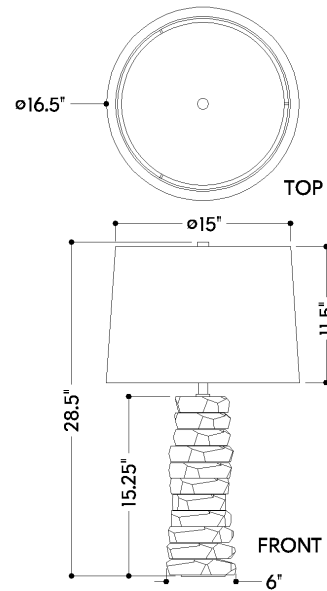

FINISHES

AGED BRASS

Coastal Suitable Finish (EPM): No

DIMENSIONS

Height: 28.5"

Width/Diameter: 16.5"

Canopy/Backplate: 4.75"

Product Weight: 23.15lb

Canopy/Backplate Shape: Round

Sloped Ceiling Compatible: No

Living Finish: No

Uplight Only: No

Shade

Shade 1: Glass

Shade 1 Top Width: 14"

Shade 2: Linen

Shade 2 Finish: White

Shade 2 Top Width: 15"

Shade 2 Bottom L/W: 0" / 16.5"

Shade 2 Height: 11.5"

ELECTRICAL

Bulb 1

Bulb Included: No

Socket: E26 Medium Base

Carton 1: 19" x 11" x 10"

Carton 1 Weight: 28lb

Shipping Method: Ground

Country of Origin: CN

HUDSON VALLEY
LIGHTING GROUP

| hvlgroup.com | 1.800.814.3993

REVISED 3.11.2022