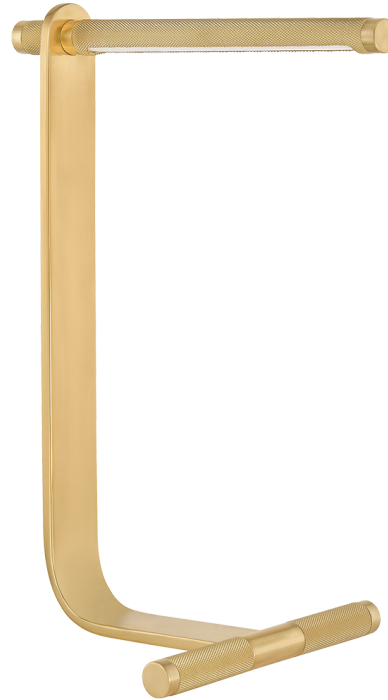

DEPTFORD

L7218-AGB

Aiming for a modernist style with LED lamping, Deptford's streamlined geometry and high functionality make it perfect for task lighting. The slim silhouette is accented by knurling details along the length of the shade, adding texture and visual interest. Available as a table lamp, floor lamp, and picture light in two sizes, Deptford is designed to layer and adapt to your space.

FINISHES

AGED BRASS

DIMENSIONS / SPECS

Height: 9"
Width/Diameter: 18"
Length: 13"
Canopy/Backplate: 9"
Product Weight: 2.8lb
Sloped Ceiling Compatible: No
Living Finish: No
Uplight Only: No

Shade 1: Acrylic
Shade 1 Finish: White
Shade 1 Top Length: 10.25"
Shade 1 Top Width: 0.75"

ELECTRICAL

Bulb 1
Bulb Included: N/A
Socket: Integrated LED
Max Wattage: 10
Bulb Quantity: 1
Cord Type: SPT-2 BLACK
Switch Type: TOUCH DIMMER
Gem Box Required (2"x3"): No
Dark Sky: No
CRI: 90
Color Temp.: 3000k
Lumens: 725
Title 24: No
Field Serviceable: No

SHIPPING

Carton 1: 24" x 24" x 18"
Carton 1 Weight: 3lb
Shipping Method: Ground
Country of Origin: CN