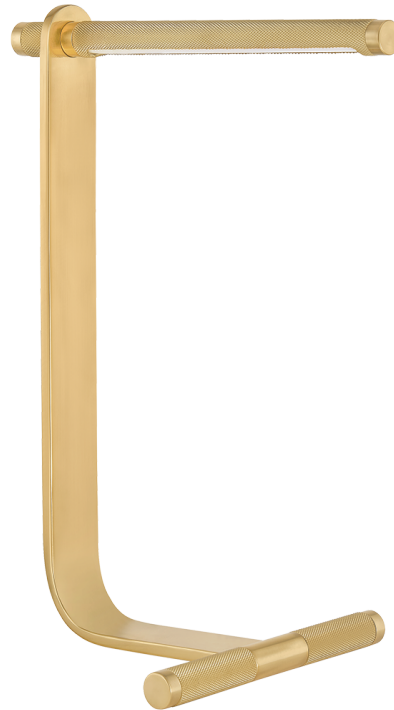

DEPTFORD

L7218-AGB

Aiming for a modernist style with LED lamping, Deptford's streamlined geometry and high functionality make it perfect for task lighting. The slim silhouette is accented by knurling details along the length of the shade, adding texture and visual interest. Available as a table lamp, floor lamp, and picture light in two sizes, Deptford is designed to layer and adapt to your space.

FINISHES

AGED BRASS

DIMENSIONS

Height: 9"
Width/Diameter: 18"
Length: 13"
Canopy/Backplate: 9"
Product Weight: 2.8lb
Sloped Ceiling Compatible: No
Living Finish: No
Uplight Only: No

Shade

Shade 1: Acrylic
Shade 1 Finish: White
Shade 1 Top Length: 10.25"
Shade 1 Top Width: 0.75"

ELECTRICAL

Bulb 1

Bulb Included: N/A
Socket: Integrated LED
Max Wattage: 10
Bulb Quantity: 1
Cord Type: SPT-2 BLACK
Switch Type: TOUCH DIMMER
Gem Box Required (2"x3"): No
Dark Sky: No
CRI: 90
Color Temp.: 3000k
Lumens: 725
Title 24: No
Field Serviceable: No