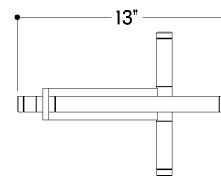

FINISHES

AGED BRASS

DIMENSIONS

Height: 9"
Width/Diameter: 18"
Length: 13"
Canopy/Backplate: 9"
Product Weight: 2.8lb
Sloped Ceiling Compatible: No
Living Finish: No
Uplight Only: No

Shade

Shade 1: Acrylic
Shade 1 Finish: White
Shade 1 Top Length: 10.25"
Shade 1 Top Width: 0.75"

ELECTRICAL

Bulb 1

Bulb Included: N/A
Socket: Integrated LED
Max Wattage: 10
Bulb Quantity: 1
Cord Type: SPT-2 BLACK
Switch Type: TOUCH DIMMER
Gem Box Required (2"x3"): No
Dark Sky: No
CRI: 90
Color Temp.: 3000k
Lumens: 725
Title 24: No
Field Serviceable: No

TOP

FRONT

SIDE

SHIPPING

Carton 1: 24" x 24" x 18"
Carton 1 Weight: 3lb
Shipping Method: Ground
Country of Origin: CN