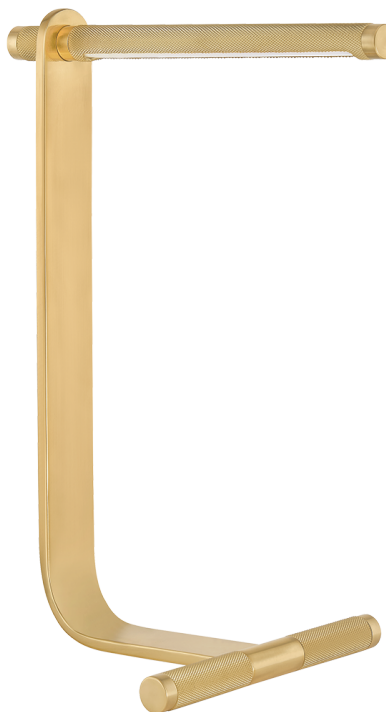

DEPTFORD

L7218-AGB

Aiming for a modernist style with LED lamping, Deptford's streamlined geometry and high functionality make it perfect for task lighting. The slim silhouette is accented by knurling details along the length of the shade, adding texture and visual interest. Available as a table lamp, floor lamp, and picture light in two sizes, Deptford is designed to layer and adapt to your space.

FINISHES

AGED BRASS

DIMENSIONS

Height: 9"

Width/Diameter: 18"

Length: 13"

Canopy/Backplate: 9"

Product Weight: 2.8lb

Sloped Ceiling Compatible: No

Living Finish: No

Uplight Only: No

Shade

Shade 1: Acrylic

Shade 1 Finish: White

Shade 1 Top Length: 10.25"

Shade 1 Top Width: 0.75"

ELECTRICAL

Bulb 1

Bulb Included: N/A

Socket: Integrated LED

Max Wattage: 10

Bulb Quantity: 1

Cord Type: SPT-2 BLACK

Switch Type: TOUCH DIMMER

Gem Box Required (2"x3"): No

Dark Sky: No

CRI: 90

Color Temp.: 3000k

Lumens: 725

Title 24: No

Field Serviceable: No

SHIPPING

Carton 1: 24" x 24" x 18"

Carton 1 Weight: 3lb

Shipping Method: Ground

Country of Origin: CN