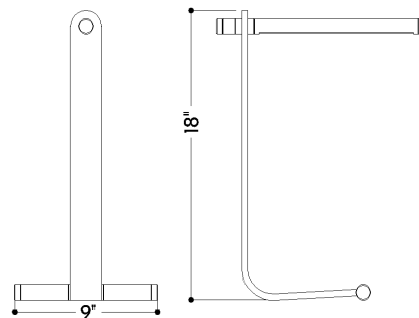

FINISHES

AGED BRASS

DIMENSIONS / SPECS

Height: 9"
Width/Diameter: 18"
Length: 13"
Canopy/Backplate: 9"
Product Weight: 2.8lb
Sloped Ceiling Compatible: No
Living Finish: No
Uplight Only: No

Shade 1: Acrylic
Shade 1 Finish: White
Shade 1 Top Length: 10.25"
Shade 1 Top Width: 0.75"

ELECTRICAL

Bulb 1
Bulb Included: N/A
Socket: Integrated LED
Max Wattage: 10
Bulb Quantity: 1
Cord Type: SPT-2 BLACK
Switch Type: TOUCH DIMMER
Gem Box Required (2"x3"): No
Dark Sky: No
CRI: 90
Color Temp.: 3000k
Lumens: 725
Title 24: No
Field Serviceable: No

SHIPPING

Carton 1: 24" x 24" x 18"
Carton 1 Weight: 3lb
Shipping Method: Ground
Country of Origin: CN

TOP

FRONT

SIDE