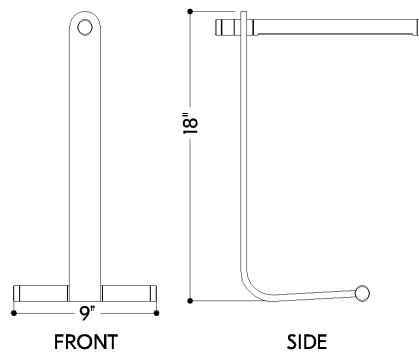

FINISHES

AGED BRASS

DIMENSIONS

Height: 9"
Width/Diameter: 18"
Length: 13"
Canopy/Backplate: 9"
Product Weight: 2.8lb
Sloped Ceiling Compatible: No
Living Finish: No
Uplight Only: No

Shade

Shade 1: Acrylic
Shade 1 Finish: White
Shade 1 Top Length: 10.25"
Shade 1 Top Width: 0.75"

ELECTRICAL

Bulb 1

Bulb Included: N/A
Socket: Integrated LED
Max Wattage: 10
Bulb Quantity: 1
Cord Type: SPT-2 BLACK
Switch Type: TOUCH DIMMER
Gem Box Required (2"x3"): No
Dark Sky: No
CRI: 90
Color Temp.: 3000k
Lumens: 725
Title 24: No
Field Serviceable: No

TOP

FRONT

SIDE

SHIPPING

Carton 1: 24" x 24" x 18"
Carton 1 Weight: 3lb
Shipping Method: Ground
Country of Origin: CN