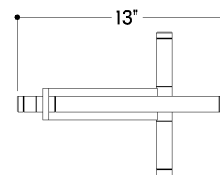

FINISHES

AGED BRASS

DIMENSIONS / SPECS

Height: 9"
Width/Diameter: 18"
Length: 13"
Canopy/Backplate: 9"
Product Weight: 2.8lb
Sloped Ceiling Compatible: No
Living Finish: No
Uplight Only: No

Shade 1: Acrylic
Shade 1 Finish: White
Shade 1 Top Length: 10.25"
Shade 1 Top Width: 0.75"

ELECTRICAL

Bulb 1
Bulb Included: N/A
Socket: Integrated LED
Max Wattage: 10
Bulb Quantity: 1
Cord Type: SPT-2 BLACK
Switch Type: TOUCH DIMMER
Gem Box Required (2"x3"): No
Dark Sky: No
CRI: 90
Color Temp.: 3000k
Lumens: 725
Title 24: No
Field Serviceable: No

SHIPPING

Carton 1: 24" x 24" x 18"
Carton 1 Weight: 3lb
Shipping Method: Ground
Country of Origin: CN

TOP

FRONT

SIDE