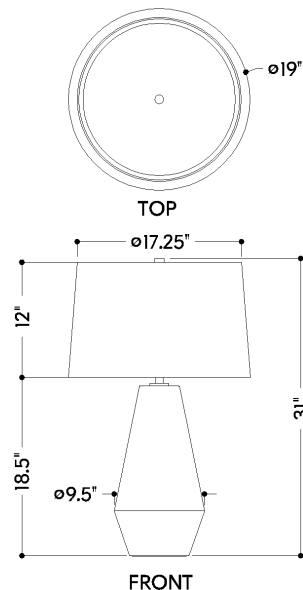

ALLOWAY

L8731-AGB/CST

A ceramic lamp featuring a narrow double-tapered base, Alloway evokes understated artistry and a sense of groundedness. Finished in a swirling two-toned, coastal-inspired glaze, the base adds visual complexity and a handcrafted feel to the fixture. The white linen drum shade lends a classic touch to a simple form made modern through its glaze.

*Due to the one-of-a-kind nature of the medium, exact colors and patterns may vary slightly from the image shown.

FINISHES

AGED BRASS w/ Ceramic Swept Coast

DIMENSIONS / SPECS

Height: 31"
Width/Diameter: 19"
Canopy/Backplate: 6.25"
Product Weight: 11lb
Canopy/Backplate Shape: Round
Sloped Ceiling Compatible: No
Living Finish: No
Uplight Only: No

Shade 1: Linen
Shade 1 Finish: White
Shade 1 Top Width: 17.25"
Shade 1 Bottom L/W: 0" / 19"
Shade 1 Height: 12"
Shade 2: Linen
Shade 2 Finish: White
Shade 2 Top Width: 16"

ELECTRICAL

Bulb 1
Bulb Included: No
Socket: E26 Medium Base
Bulb Type: A19
Max Wattage: 15
Bulb Quantity: 1
Cord Type: SPT-2 BLACK FABRIC
Switch Type: FULL RANGE DIMMER ON
SOCKET
Gem Box Required (2"x3"): No
Dark Sky: No

SHIPPING

Carton 1: 21" x 21" x 33"
Carton 1 Weight: 16lb
Shipping Method: Ground
Country of Origin: VN

HUDSON VALLEY
LIGHTING GROUP