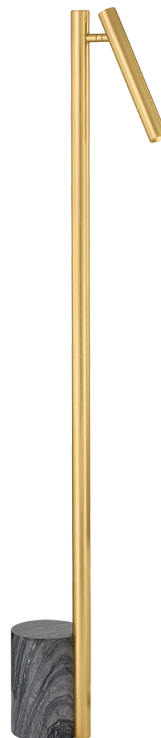

CIRCLEVILLE

L9054-AGB

Incorporating CSL's innovative 'Whisper' technology, Circleville cuts a sleek figure in Aged Brass. While it might read as industrial, the elongated tube forms lean towards modernist aesthetics. The articulating shade allows precise control to create a powerful spotlight when needed. Available as a sconce and floor lamp.

FINISHES

AGED BRASS

Coastal Suitable Finish (EPM): No

DIMENSIONS

Height: 54"

Width/Diameter: 5.5"

Length: 9"

Canopy/Backplate: 5.5"

Product Weight: 9.65lb

Canopy/Backplate Shape: Round

Sloped Ceiling Compatible: No

Living Finish: No

Uplight Only: No

Shade

ELECTRICAL

Bulb 1

Dark Sky: No

CRI: 90

Color Temp.: 2700k

Lumens: 500

Title 24: No

Field Serviceable: No

SHIPPING

Carton 1: 59" x 14" x 9"