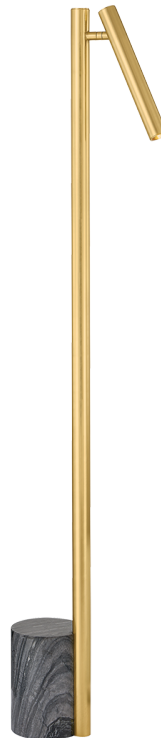

CIRCLEVILLE

L9054-AGB

Incorporating CSL's innovative 'Whisper' technology, Circleville cuts a sleek figure in Aged Brass. While it might read as industrial, the elongated tube forms lean towards modernist aesthetics. The articulating shade allows precise control to create a powerful spotlight when needed. Available as a sconce and floor lamp.

FINISHES

AGED BRASS

DIMENSIONS

Height: 54"

Width/Diameter: 5.5"

Length: 9"

Canopy/Backplate: 5.5"

Product Weight: 9.65lb

Canopy/Backplate Shape: Round

Sloped Ceiling Compatible: No

Living Finish: No

Uplight Only: No

Shade

ELECTRICAL

Bulb 1

Bulb Included: N/A

Socket: Integrated LED

Max Wattage: 13

Bulb Quantity: 1

Cord Type: SPT-2 BLACK FABRIC

Dimmer Type: ELV, TRIAC

Switch Type: FULL RANGE DIMMER ON CORD

Gem Box Required (2"x3"): No

Dark Sky: No

CRI: 90

Color Temp.: 2700k

Lumens: 500

Title 24: No

Field Serviceable: No

SHIPPING

Carton 1: 59" x 14" x 9"

Carton 1 Weight: 12lb

Shipping Method: Ground

Country of Origin: CN