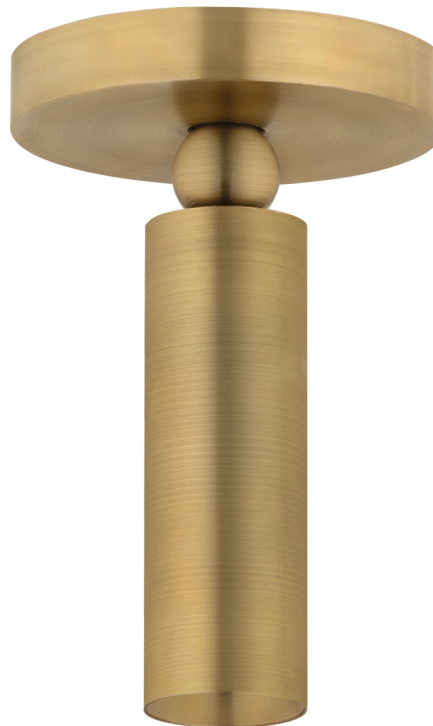

LUXE PIVOT

LXPV-27-PBR

Powered by CSL technology, this clean, low-profile flush mount features powerful, precise lighting with complete directional control. The 1 cylinder pivots with a 60-degree tilt and 360-degree rotation, utilizing CSL Whisper Flex optics to provide optimal lighting precision from the ceiling. Available in Patina Brass and Distressed Bronze finishes, it adapts seamlessly to modern interiors.

FINISHES

PATINA BRASS

DIMENSIONS / SPECS

Height: 7.75"
Width/Diameter: 2"
Canopy/Backplate: 5"
Hanging Type: Flush
Product Weight: 2.2lb
Canopy/Backplate Shape: Round
Sloped Ceiling Compatible: Yes
Living Finish: No
Uplight Only: No

ELECTRICAL

Bulb 1

Bulb Included: N/A
Socket: Integrated LED
Max Wattage: 14
Bulb Quantity: 1
Wire Length: 120"
Cord Type: BLACK JACKET 5 CONDUCTOR
Dimmer Type: ELV, TRIAC, 0-10 VOLT
Gem Box Required (2"x3"): No
Dark Sky: No
CRI: 90
Color Temp.: 2700k
Lumens: 927
Title 24: Yes
Field Serviceable: No