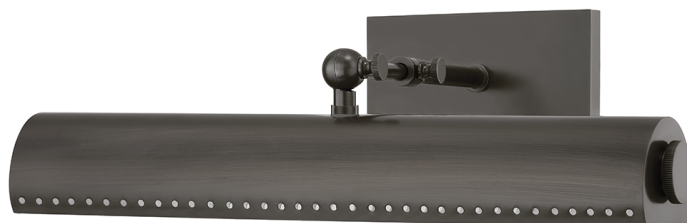

HAMPSHIRE

MDS112-DB

Reminiscent of the iconic Bankers Lamp, Hampshire turns the traditional style on its head for a reinvented classic. The tubular metal shade features a perforated trim, accented by decorative joints for added flair. Available in two sizes and finishes along with a plug-in version.

FINISHES

DISTRESSED BRONZE

Coastal Suitable Finish (EPM): No

DIMENSIONS

Height: 4.5"

Width/Diameter: 15.75"

Product Weight: 4lb

Extension: 8"

Top to Center: 1.75"

Canopy/Backplate Shape: Rectangle

Sloped Ceiling Compatible: No

Living Finish: No

Uplight Only: No

Shade

Shade 1: Steel

ELECTRICAL

Bulb 1

Bulb Included: No

Socket: E26 Medium Base

Bulb Type: T10-5.5

Max Wattage: 25

Bulb Quantity: 2

Bulb Included: No

Gem Box Required (2"x3"): Yes