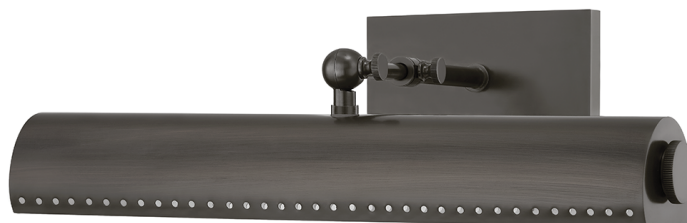

# HAMPSHIRE

MDS112-DB

Reminiscent of the iconic Bankers Lamp, Hampshire turns the traditional style on its head for a reinvented classic. The tubular metal shade features a perforated trim, accented by decorative joints for added flair. Available in two sizes and finishes along with a plug-in version.

## FINISHES

AGED BRASS (AGB)

DISTRESSED BRONZE (DB)

Coastal Suitable Finish (EPM): No

## DIMENSIONS

Height: 4.5"

Width/Diameter: 15.75"

Product Weight: 4lb

Extension: 8"

Top to Center: 1.75"

Canopy/Backplate Shape: Rectangle

Sloped Ceiling Compatible: No

## Shade

Shade 1: Steel