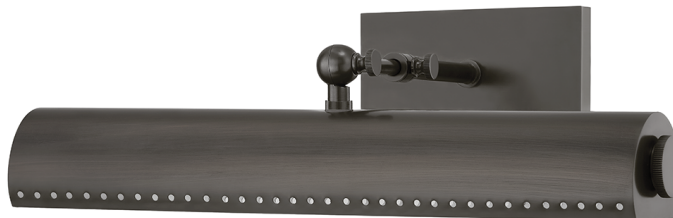

HAMPSHIRE

MDS112-DB

Reminiscent of the iconic Bankers Lamp, Hampshire turns the traditional style on its head for a reinvented classic. The tubular metal shade features a perforated trim, accented by decorative joints for added flair. Available in two sizes and finishes along with a plug-in version.

FINISHES

DISTRESSED BRONZE

DIMENSIONS / SPECS

Height: 4.5"

Width/Diameter: 15.75"

Product Weight: 4lb

Extension: 8"

Top to Center: 1.75"

Canopy/Backplate Shape: Rectangle

Sloped Ceiling Compatible: No

Living Finish: No

Uplight Only: No

Min Extension: 8"

Max Extension: 11"

Shade 1: Steel

ELECTRICAL

Bulb 1

Bulb Included: No

Socket: E26 Medium Base

Bulb Type: T10-5.5

Max Wattage: 25

Bulb Quantity: 2

Gem Box Required (2"x3"): Yes

Dark Sky: No