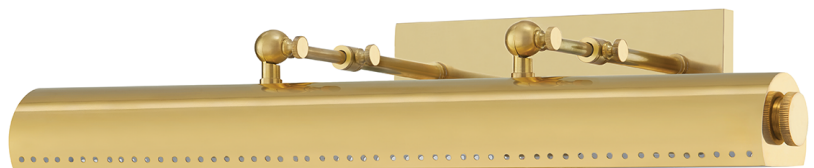

# HAMPSHIRE

MDS113-AGB

Reminiscent of the iconic Bankers Lamp, Hampshire turns the traditional style on its head for a reinvented classic. The tubular metal shade features a perforated trim, accented by decorative joints for added flair. Available in two sizes and finishes along with a plug-in version.

## FINISHES

AGED BRASS (AGB)  
DISTRESSED BRONZE (DB)

## DIMENSIONS

Height: 4.5"

Width/Diameter: 23.25"

Canopy/Backplate: 0"

Hanging Type:

Product Weight: 5lb

## GLASS

Attachment:

Glass 1: Steel

Glass 2: