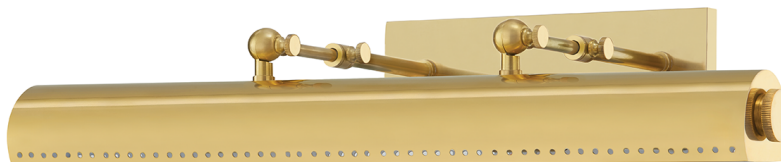

HAMPSHIRE

MDS113-AGB

Reminiscent of the iconic Bankers Lamp, Hampshire turns the traditional style on its head for a reinvented classic. The tubular metal shade features a perforated trim, accented by decorative joints for added flair. Available in two sizes and finishes along with a plug-in version.

FINISHES

AGED BRASS

DIMENSIONS / SPECS

Height: 4.5"

Width/Diameter: 23.25"

Product Weight: 5lb

Extension: 8"

Top to Center: 1.75"

Canopy/Backplate Shape: Rectangle

Sloped Ceiling Compatible: No

Living Finish: No

Uplight Only: No

Min Extension: 8"

Max Extension: 11"

Shade 1: Steel

ELECTRICAL

Bulb 1

Bulb Included: No

Socket: E26 Medium Base

Bulb Type: T10-5.5

Max Wattage: 25

Bulb Quantity: 3

Gem Box Required (2"x3"): Yes

Dark Sky: No