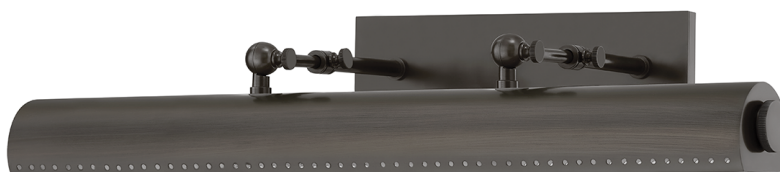

# HAMPSHIRE

MDS113-DB

Reminiscent of the iconic Bankers Lamp, Hampshire turns the traditional style on its head for a reinvented classic. The tubular metal shade features a perforated trim, accented by decorative joints for added flair. Available in two sizes and finishes along with a plug-in version.

## FINISHES

AGED BRASS (AGB)  
DISTRESSED BRONZE (DB)

## DIMENSIONS

Height: 4.5"

Width/Diameter: 23.25"

Canopy/Backplate: 0"

Hanging Type:

Product Weight: 5lb

## GLASS

Attachment:

Glass 1: Steel

Glass 2: