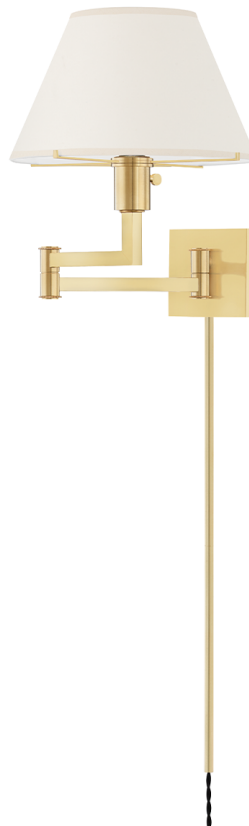

# LEEDS

MDS131-AGB

Simplistic design, perfect proportion and timeless materials come together in Leeds. In each style, a crisp linen shade floats effortlessly in a slim metal frame for an understated effect. Available as a wall sconce, plug-in wall sconce, table lamp and floor lamp.

## FINISHES

AGED BRASS (AGB)  
OLD BRONZE (OB)

## DIMENSIONS

Height: 24.5"

Width/Diameter: 13"

Canopy/Backplate: 0"

Hanging Type:

Product Weight: 6lb