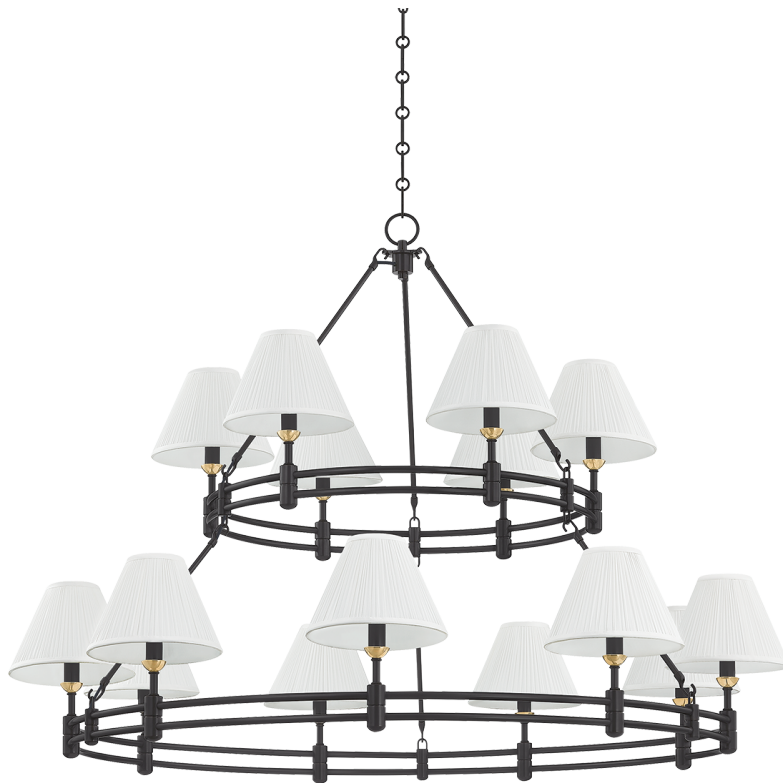

ALBION

MDS1802-AGB/DB

FINISHES

AGED BRASS w/ DISTRESSED BRONZE

DIMENSIONS

Height: 66"

Width/Diameter: 66"

Length: 66"

Minimum Height: 66"

Maximum Height: 66"

Hanging Type: 108" Premium Composite Cord

Product Weight: 66lb

Extension: 66"

Top to Center: 66"

Sloped Ceiling Compatible: No

Living Finish: Yes

Uplight Only: Yes

Shade

ELECTRICAL

Bulb 1

Bulb Included: No

Max Wattage:

Bulb Quantity:

Wire Length: 500mm

Cord Type: ! New Cord Type

Dimmer Type: Incandescent

Switch Type: ON/OFF STOMP SWITCH

Gem Box Required (2"x3"): Yes

Dark Sky: Yes

CRI: 66

Color Temp.: 66k

Lumens: 66

Title 24: Yes

Field Serviceable: No

Battery

Battery Powered: Yes

Battery Included: Yes

Battery Life: ! New Battery Life !

SHIPPING

Carton 1: 1" x 1" x 1"

Carton 1 Weight: 1lb

Shipping Method: Ground

Country of Origin: CN