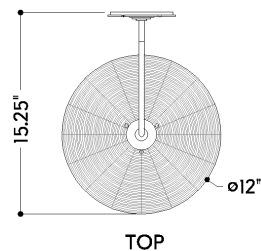

ALBION

MDS2100-AGB

FINISHES

AGED BRASS

DIMENSIONS / SPECS

Height: 66"
Width/Diameter: 66"
Length: 66"
Minimum Height: 66"
Maximum Height: 66"
Hanging Type: 108" Premium Composite Cord
Product Weight: 66lb
Extension: 66"
Top to Center: 66"
Sloped Ceiling Compatible: No
Living Finish: Yes
Uplight Only: Yes
Min Extension: 66"
Max Extension: 66"

ELECTRICAL

Bulb 1

Bulb Included: No
Max Wattage:
Bulb Quantity:
Wire Length: 500mm
Cord Type: ! New Cord Type
Dimmer Type: Incandescent
Switch Type: ON/OFF STOMP SWITCH
Gem Box Required (2"x3"): Yes
Dark Sky: Yes
CRI: 66
Color Temp.: 66k
Lumens: 66
Title 24: Yes
Field Serviceable: No

Battery

Battery Powered: Yes
Battery Included: Yes
Battery Life: ! New Battery Life !

SHIPPING

Carton 1: 1" x 1" x 1"
Carton 1 Weight: 1lb
Shipping Method: Ground
Country of Origin: CN

TOP

FRONT

SIDE