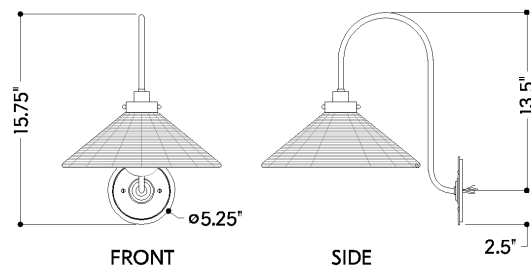

ALBION

MDS2100-AGB

FINISHES

AGED BRASS

DIMENSIONS / SPECS

Height: 66"
Width/Diameter: 66"
Length: 66"
Minimum Height: 66"
Maximum Height: 66"
Hanging Type: 108" Premium Composite Cord
Product Weight: 66lb
Extension: 66"
Top to Center: 66"
Sloped Ceiling Compatible: No
Living Finish: Yes
Uplight Only: Yes
Min Extension: 66"
Max Extension: 66"

ELECTRICAL

Bulb 1

Bulb Included: No
Max Wattage:
Bulb Quantity:
Wire Length: 500mm
Cord Type: ! New Cord Type
Dimmer Type: Incandescent
Switch Type: ON/OFF STOMP SWITCH
Gem Box Required (2"x3"): Yes
Dark Sky: Yes
CRI: 66
Color Temp.: 66k
Lumens: 66
Title 24: Yes
Field Serviceable: No

Battery

Battery Powered: Yes
Battery Included: Yes
Battery Life: ! New Battery Life !

SHIPPING

Carton 1: 1" x 1" x 1"
Carton 1 Weight: 1lb
Shipping Method: Ground
Country of Origin: CN

TOP

FRONT

SIDE