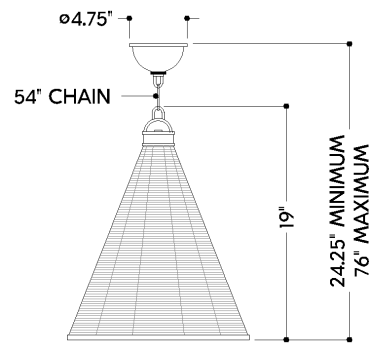

ALBION

MDS2102-AGB

FINISHES

AGED BRASS

DIMENSIONS

Height: 66"
Width/Diameter: 66"
Length: 66"
Minimum Height: 66"
Maximum Height: 66"
Hanging Type: 108" Premium Composite Cord
Product Weight: 66lb
Extension: 66"
Top to Center: 66"
Sloped Ceiling Compatible: No
Living Finish: Yes
Uplight Only: Yes

Shade

ELECTRICAL

Bulb 1

Bulb Included: No
Max Wattage:
Bulb Quantity:
Wire Length: 500mm
Cord Type: ! New Cord Type
Dimmer Type: Incandescent
Switch Type: ON/OFF STOMP SWITCH
Gem Box Required (2"x3"): Yes
Dark Sky: Yes
CRI: 66
Color Temp.: 66k
Lumens: 66
Title 24: Yes
Field Serviceable: No

Battery

Battery Powered: Yes
Battery Included: Yes
Battery Life: ! New Battery Life !

SHIPPING

Carton 1: 1" x 1" x 1"
Carton 1 Weight: 1lb
Shipping Method: Ground
Country of Origin: CN

FRONT

BOTTOM