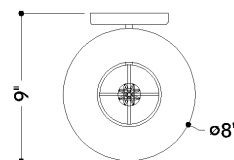

ALBION

MDS2200-AGB/OW

FINISHES

AGED BRASS w/ OFF-WHITE (MDS)

DIMENSIONS

Height: 66"
Width/Diameter: 66"
Length: 66"
Minimum Height: 66"
Maximum Height: 66"
Hanging Type: 108" Premium Composite Cord
Product Weight: 66lb
Extension: 66"
Top to Center: 66"
Sloped Ceiling Compatible: No
Living Finish: Yes
Uplight Only: Yes

Shade

ELECTRICAL

Bulb 1

Bulb Included: No
Max Wattage:
Bulb Quantity:
Wire Length: 500mm
Cord Type: ! New Cord Type
Dimmer Type: Incandescent
Switch Type: ON/OFF STOMP SWITCH
Gem Box Required (2"x3"): Yes
Dark Sky: Yes
CRI: 66
Color Temp.: 667k
Lumens: 66
Title 24: Yes
Field Serviceable: No

Battery

Battery Powered: Yes
Battery Included: Yes
Battery Life: ! New Battery Life !

SHIPPING

Carton 1: 1" x 1" x 1"
Carton 1 Weight: 1lb
Shipping Method: Ground
Country of Origin: CN

TOP

FRONT

SIDE