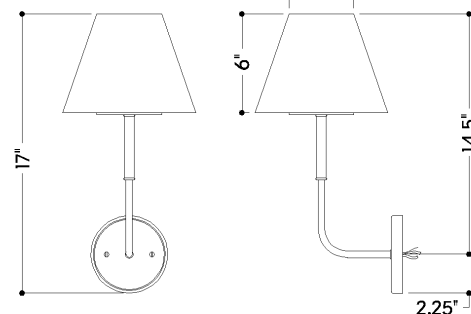

ALBION

MDS2200-AGB/OW

FINISHES

AGED BRASS w/ OFF-WHITE (MDS)

DIMENSIONS

Height: 66"
Width/Diameter: 66"
Length: 66"
Minimum Height: 66"
Maximum Height: 66"
Hanging Type: 108" Premium Composite Cord
Product Weight: 66lb
Extension: 66"
Top to Center: 66"
Sloped Ceiling Compatible: No
Living Finish: Yes
Uplight Only: Yes

Shade

ELECTRICAL

Bulb 1

Bulb Included: No
Max Wattage:
Bulb Quantity:
Wire Length: 500mm
Cord Type: ! New Cord Type
Dimmer Type: Incandescent
Switch Type: ON/OFF STOMP SWITCH
Gem Box Required (2"x3"): Yes
Dark Sky: Yes
CRI: 66
Color Temp.: 667k
Lumens: 66
Title 24: Yes
Field Serviceable: No

Battery

Battery Powered: Yes
Battery Included: Yes
Battery Life: ! New Battery Life !

SHIPPING

Carton 1: 1" x 1" x 1"
Carton 1 Weight: 1lb
Shipping Method: Ground
Country of Origin: CN

TOP

FRONT

SIDE