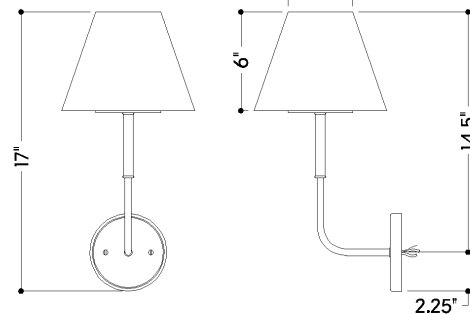

TOP

SIDE

FRONT