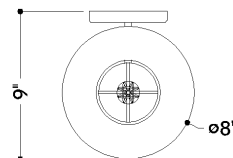

ALBION

MDS2200-AGB/SSG

FINISHES

AGED BRASS w/ SOFT STUDIO GREEN

DIMENSIONS

Height: 66"
Width/Diameter: 66"
Length: 66"
Minimum Height: 66"
Maximum Height: 66"
Hanging Type: 108" Premium Composite Cord
Product Weight: 66lb
Extension: 66"
Top to Center: 66"
Sloped Ceiling Compatible: No
Living Finish: Yes
Uplight Only: Yes

Shade

ELECTRICAL

Bulb 1

Bulb Included: No
Max Wattage:
Bulb Quantity:
Wire Length: 500mm
Cord Type: ! New Cord Type
Dimmer Type: Incandescent
Switch Type: ON/OFF STOMP SWITCH
Gem Box Required (2"x3"): Yes
Dark Sky: Yes
CRI: 66
Color Temp.: 66k
Lumens: 66
Title 24: Yes
Field Serviceable: No

Battery

Battery Powered: Yes
Battery Included: Yes
Battery Life: ! New Battery Life !

SHIPPING

Carton 1: 1" x 1" x 1"
Carton 1 Weight: 1lb
Shipping Method: Ground
Country of Origin: CN

TOP