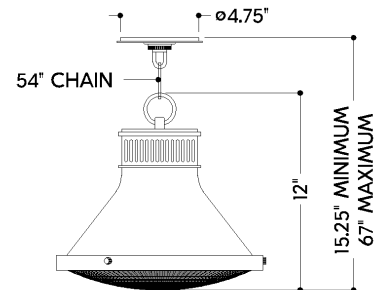

ALBION

MDS2404-AGB

FINISHES

AGED BRASS

DIMENSIONS

Height: 66"
Width/Diameter: 66"
Length: 66"
Minimum Height: 66"
Maximum Height: 66"
Hanging Type: 108" Premium Composite Cord
Product Weight: 66lb
Extension: 66"
Top to Center: 66"
Sloped Ceiling Compatible: No
Living Finish: Yes
Uplight Only: Yes

Shade

ELECTRICAL

Bulb 1

Bulb Included: No
Max Wattage:
Bulb Quantity:
Wire Length: 500mm
Cord Type: ! New Cord Type
Dimmer Type: Incandescent
Switch Type: ON/OFF STOMP SWITCH
Gem Box Required (2"x3"): Yes
Dark Sky: Yes
CRI: 66
Color Temp.: 66k
Lumens: 66
Title 24: Yes
Field Serviceable: No

Battery

Battery Powered: Yes
Battery Included: Yes
Battery Life: ! New Battery Life !

SHIPPING

Carton 1: 1" x 1" x 1"
Carton 1 Weight: 1lb
Shipping Method: Ground
Country of Origin: CN

FRONT

BOTTOM