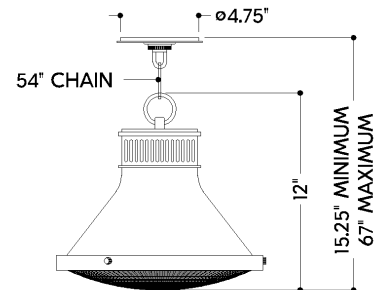

ALBION

MDS2404-AGB/FBL

FINISHES

AGED BRASS w/ SOFT FRENCH BLUE

DIMENSIONS

Height: 66"
Width/Diameter: 66"
Length: 66"
Minimum Height: 66"
Maximum Height: 66"
Hanging Type: 108" Premium Composite Cord
Product Weight: 66lb
Extension: 66"
Top to Center: 66"
Sloped Ceiling Compatible: No
Living Finish: Yes
Uplight Only: Yes

Shade

ELECTRICAL

Bulb 1

Bulb Included: No
Max Wattage:
Bulb Quantity:
Wire Length: 500mm
Cord Type: ! New Cord Type
Dimmer Type: Incandescent
Switch Type: ON/OFF STOMP SWITCH
Gem Box Required (2"x3"): Yes
Dark Sky: Yes
CRI: 66
Color Temp.: 66k
Lumens: 66
Title 24: Yes
Field Serviceable: No

Battery

Battery Powered: Yes
Battery Included: Yes
Battery Life: ! New Battery Life !

SHIPPING

Carton 1: 1" x 1" x 1"
Carton 1 Weight: 1lb
Shipping Method: Ground
Country of Origin: CN

FRONT

BOTTOM