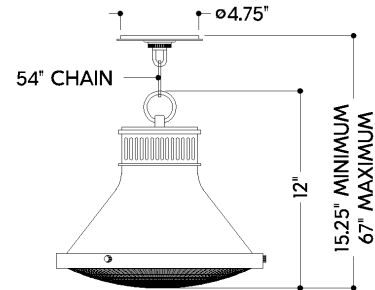

ALBION

MDS2404-AGB/OW

FINISHES

AGED BRASS w/ OFF-WHITE (MDS)

DIMENSIONS

Height: 66"
Width/Diameter: 66"
Length: 66"
Minimum Height: 66"
Maximum Height: 66"
Hanging Type: 108" Premium Composite Cord
Product Weight: 66lb
Extension: 66"
Top to Center: 66"
Sloped Ceiling Compatible: No
Living Finish: Yes
Uplight Only: Yes

Shade

ELECTRICAL

Bulb 1

Bulb Included: No
Max Wattage:
Bulb Quantity:
Wire Length: 500mm
Cord Type: ! New Cord Type
Dimmer Type: Incandescent
Switch Type: ON/OFF STOMP SWITCH
Gem Box Required (2"x3"): Yes
Dark Sky: Yes
CRI: 66
Color Temp.: 66k
Lumens: 66
Title 24: Yes
Field Serviceable: No

Battery

Battery Powered: Yes
Battery Included: Yes
Battery Life: ! New Battery Life !

SHIPPING

Carton 1: 1" x 1" x 1"
Carton 1 Weight: 1lb
Shipping Method: Ground
Country of Origin: CN

FRONT

BOTTOM