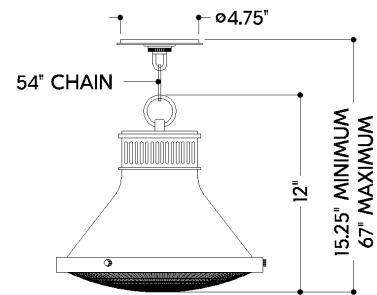

ALBION

MDS2404-AGB/OW

FINISHES

AGED BRASS w/ OFF-WHITE (MDS)

DIMENSIONS / SPECS

Height: 66"
Width/Diameter: 66"
Length: 66"
Minimum Height: 66"
Maximum Height: 66"
Hanging Type: 108" Premium Composite Cord
Product Weight: 66lb
Extension: 66"
Top to Center: 66"
Sloped Ceiling Compatible: No
Living Finish: Yes
Uplight Only: Yes
Min Extension: 66"
Max Extension: 66"

ELECTRICAL

Bulb 1

Bulb Included: No
Max Wattage:
Bulb Quantity:
Wire Length: 500mm
Cord Type: ! New Cord Type
Dimmer Type: Incandescent
Switch Type: ON/OFF STOMP SWITCH
Gem Box Required (2"x3"): Yes
Dark Sky: Yes
CRI: 66
Color Temp.: 66k
Lumens: 66
Title 24: Yes
Field Serviceable: No

Battery

Battery Powered: Yes
Battery Included: Yes
Battery Life: ! New Battery Life !

SHIPPING

Carton 1: 1" x 1" x 1"
Carton 1 Weight: 1lb
Shipping Method: Ground
Country of Origin: CN

FRONT