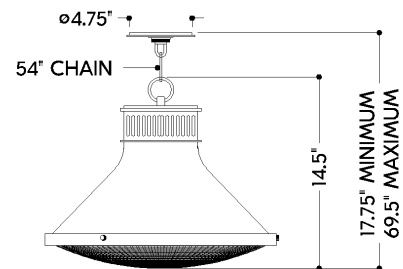

ALBION

MDS2405-AGB

FINISHES

AGED BRASS

DIMENSIONS / SPECS

Height: 66"
Width/Diameter: 66"
Length: 66"
Minimum Height: 66"
Maximum Height: 66"
Hanging Type: 108" Premium Composite Cord
Product Weight: 66lb
Extension: 66"
Top to Center: 66"
Sloped Ceiling Compatible: No
Living Finish: Yes
Uplight Only: Yes
Min Extension: 66"
Max Extension: 66"

ELECTRICAL

Bulb 1

Bulb Included: No
Max Wattage:
Bulb Quantity:
Wire Length: 500mm
Cord Type: ! New Cord Type
Dimmer Type: Incandescent
Switch Type: ON/OFF STOMP SWITCH
Gem Box Required (2"x3"): Yes
Dark Sky: Yes
CRI: 66
Color Temp.: 66k
Lumens: 66
Title 24: Yes
Field Serviceable: No

Battery

Battery Powered: Yes
Battery Included: Yes
Battery Life: ! New Battery Life !

SHIPPING

Carton 1: 1" x 1" x 1"
Carton 1 Weight: 1lb
Shipping Method: Ground
Country of Origin: CN

FRONT

BOTTOM