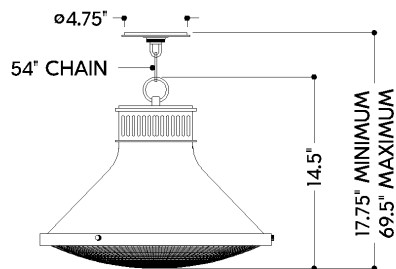

ALBION

MDS2405-AGB

FINISHES

AGED BRASS

DIMENSIONS / SPECS

Height: 66"
Width/Diameter: 66"
Length: 66"
Minimum Height: 66"
Maximum Height: 66"
Hanging Type: 108" Premium Composite Cord
Product Weight: 66lb
Extension: 66"
Top to Center: 66"
Sloped Ceiling Compatible: No
Living Finish: Yes
Uplight Only: Yes
Min Extension: 66"
Max Extension: 66"

ELECTRICAL

Bulb 1

Bulb Included: No
Max Wattage:
Bulb Quantity:
Wire Length: 500mm
Cord Type: ! New Cord Type
Dimmer Type: Incandescent
Switch Type: ON/OFF STOMP SWITCH
Gem Box Required (2"x3"): Yes
Dark Sky: Yes

CRI: 66
Color Temp.: 66k
Lumens: 66
Title 24: Yes
Field Serviceable: No

Battery

Battery Powered: Yes
Battery Included: Yes
Battery Life: ! New Battery Life !

SHIPPING

Carton 1: 1" x 1" x 1"
Carton 1 Weight: 1lb
Shipping Method: Ground
Country of Origin: CN