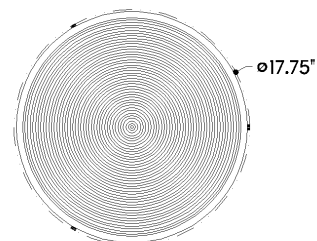

ALBION

MDS2405-AGB

FINISHES

AGED BRASS

DIMENSIONS / SPECS

Height: 66"
Width/Diameter: 66"
Length: 66"
Minimum Height: 66"
Maximum Height: 66"
Hanging Type: 108" Premium Composite Cord
Product Weight: 66lb
Extension: 66"
Top to Center: 66"
Sloped Ceiling Compatible: No
Living Finish: Yes
Uplight Only: Yes
Min Extension: 66"
Max Extension: 66"

Battery

Battery Powered: Yes
Battery Included: Yes
Battery Life: ! New Battery Life !

SHIPPING

Carton 1: 1" x 1" x 1"
Carton 1 Weight: 1lb
Shipping Method: Ground
Country of Origin: CN

FRONT

BOTTOM