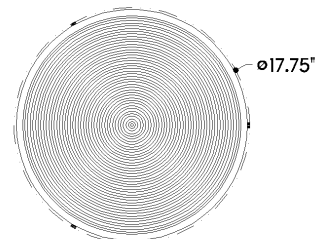

FRONT

BOTTOM