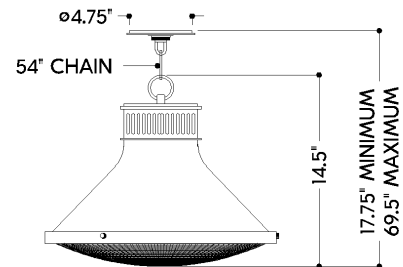

ALBION

MDS2405-AGB/FBL

FINISHES

AGED BRASS w/ SOFT FRENCH BLUE

DIMENSIONS / SPECS

Height: 66"
Width/Diameter: 66"
Length: 66"
Minimum Height: 66"
Maximum Height: 66"
Hanging Type: 108" Premium Composite Cord
Product Weight: 66lb
Extension: 66"
Top to Center: 66"
Sloped Ceiling Compatible: No
Living Finish: Yes
Uplight Only: Yes
Min Extension: 66"
Max Extension: 66"

ELECTRICAL

Bulb 1

Bulb Included: No
Max Wattage:
Bulb Quantity:
Wire Length: 500mm
Cord Type: ! New Cord Type
Dimmer Type: Incandescent
Switch Type: ON/OFF STOMP SWITCH
Gem Box Required (2"x3"): Yes
Dark Sky: Yes

CRI: 66
Color Temp.: 66k
Lumens: 66
Title 24: Yes
Field Serviceable: No

Battery

Battery Powered: Yes
Battery Included: Yes
Battery Life: ! New Battery Life !

SHIPPING

Carton 1: 1" x 1" x 1"
Carton 1 Weight: 1lb
Shipping Method: Ground
Country of Origin: CN

FRONT