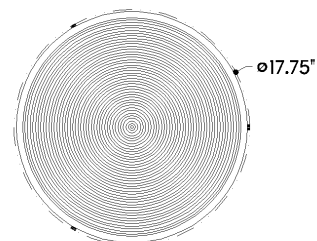

FRONT

BOTTOM