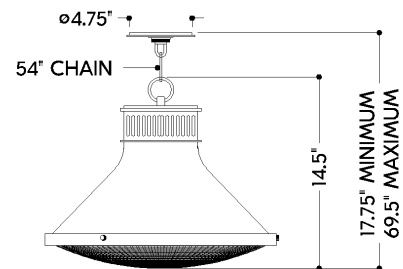

ALBION

MDS2405-AGB/OW

FINISHES

AGED BRASS w/ OFF-WHITE (MDS)

DIMENSIONS / SPECS

Height: 66"
Width/Diameter: 66"
Length: 66"
Minimum Height: 66"
Maximum Height: 66"
Hanging Type: 108" Premium Composite Cord
Product Weight: 66lb
Extension: 66"
Top to Center: 66"
Sloped Ceiling Compatible: Yes
Living Finish: Yes
Uplight Only: Yes
Min Extension: 66"
Max Extension: 66"

ELECTRICAL

Bulb 1

Bulb Included: No
Max Wattage:
Bulb Quantity:
Wire Length: 500mm
Cord Type: ! New Cord Type
Dimmer Type: Incandescent
Switch Type: ON/OFF STOMP SWITCH
Gem Box Required (2"x3"): Yes
Dark Sky: Yes
CRI: 66
Color Temp.: 66k
Lumens: 66
Title 24: Yes
Field Serviceable: No

Battery

Battery Powered: Yes
Battery Included: Yes
Battery Life: ! New Battery Life !

SHIPPING

Carton 1: 1" x 1" x 1"
Carton 1 Weight: 1lb
Shipping Method: Ground
Country of Origin: CN

FRONT