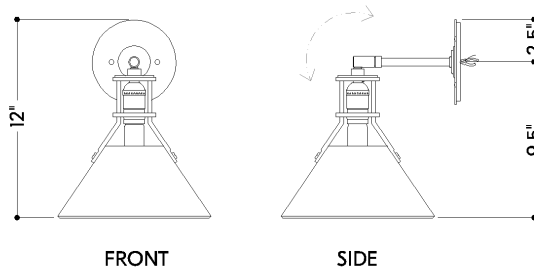

PAINTED NO. 2

MDS350-AGB/BB

Painted No.2 has an effortless look, the result of careful consideration. A relaxed form with timeless style, two beautiful finish options make it feel fresh.

FINISHES

AGED BRASS w/ BRUSHED BRONZE

DIMENSIONS

Height: 66"
Width/Diameter: 66"
Length: 66"
Minimum Height: 66"
Maximum Height: 66"
Canopy/Backplate: 5"
Hanging Type: 108" Premium Composite Cord
Product Weight: 66lb
Extension: 66"
Top to Center: 66"
Canopy/Backplate Shape: Round
Sloped Ceiling Compatible: No
Living Finish: Yes
Uplight Only: Yes

Shade

ELECTRICAL

Bulb 1

Bulb Included: No
Socket: E26 Medium Base
Bulb Type: T10-5.5
Max Wattage: 60
Bulb Quantity: 1
Wire Length: 500mm
Cord Type: ! New Cord Type
Dimmer Type: Incandescent
Switch Type: ON/OFF STOMP SWITCH
Gem Box Required (2"x3"): Yes
Dark Sky: Yes
CRI: 66
Color Temp.: 66k
Lumens: 66
Title 24: Yes
Field Serviceable: No

Battery

Battery Powered: Yes
Battery Included: Yes
Battery Life: ! New Battery Life !

SHIPPING

Carton 1: 15" x 15" x 13"
Carton 1 Weight: 2lb
Shipping Method: Ground
Country of Origin: CN

HUDSON VALLEY
LIGHTING GROUP

| hvlgroup.com | 1.800.814.3993