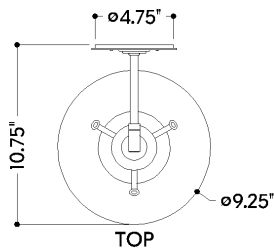

PAINTED NO. 2

MDS350-AGB/BB

Painted No.2 has an effortless look, the result of careful consideration. A relaxed form with timeless style, two beautiful finish options make it feel fresh.

FINISHES

AGED BRASS w/ BRUSHED BRONZE

DIMENSIONS

Height: 66"
Width/Diameter: 66"
Length: 66"
Minimum Height: 66"
Maximum Height: 66"
Canopy/Backplate: 5"
Hanging Type: 108" Premium Composite Cord
Product Weight: 66lb
Extension: 66"
Top to Center: 66"
Canopy/Backplate Shape: Round
Sloped Ceiling Compatible: No
Living Finish: Yes
Uplight Only: Yes

Shade

ELECTRICAL

Bulb 1

Bulb Included: No
Socket: E26 Medium Base
Bulb Type: T10-5.5
Max Wattage: 60
Bulb Quantity: 1
Wire Length: 500mm
Cord Type: ! New Cord Type
Dimmer Type: Incandescent
Switch Type: ON/OFF STOMP SWITCH
Gem Box Required (2"x3"): Yes
Dark Sky: Yes
CRI: 66
Color Temp.: 66k
Lumens: 66
Title 24: Yes
Field Serviceable: No

Battery

Battery Powered: Yes
Battery Included: Yes
Battery Life: ! New Battery Life !

SHIPPING

Carton 1: 15" x 15" x 13"
Carton 1 Weight: 2lb
Shipping Method: Ground
Country of Origin: CN

HUDSON VALLEY
LIGHTING GROUP

| hvlgroup.com | 1.800.814.3993