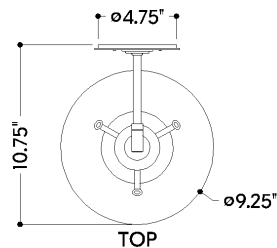

DIMENSIONS

Height: 66"
Width/Diameter: 66"
Length: 66"
Minimum Height: 66"
Maximum Height: 66"
Canopy/Backplate: 5"
Hanging Type: 108" Premium Composite Cord
Product Weight: 66lb
Extension: 66"
Top to Center: 66"
Canopy/Backplate Shape: Round
Sloped Ceiling Compatible: No
Living Finish: Yes
Uplight Only: Yes

Shade

ELECTRICAL

Bulb 1

Bulb Included: No
Socket: E26 Medium Base
Bulb Type: T10-5.5
Max Wattage: 60
Bulb Quantity: 1
Wire Length: 500mm
Cord Type: ! New Cord Type
Dimmer Type: Incandescent
Switch Type: ON/OFF STOMP SWITCH
Gem Box Required (2"x3"): Yes
Dark Sky: Yes
CRI: 66
Color Temp.: 66k
Lumens: 66
Title 24: Yes
Field Serviceable: No

Battery

Battery Powered: Yes
Battery Included: Yes
Battery Life: ! New Battery Life !

SHIPPING

Carton 1: 15" x 15" x 13"
Carton 1 Weight: 2lb
Shipping Method: Ground
Country of Origin: CN

HUDSON VALLEY
LIGHTING GROUP