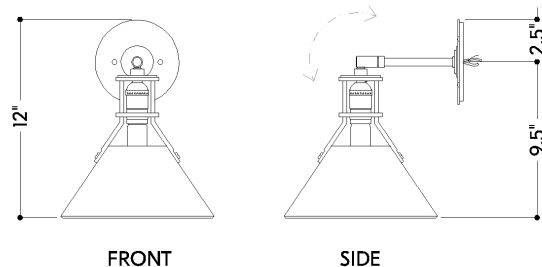

DIMENSIONS

Height: 66"
Width/Diameter: 66"
Length: 66"
Minimum Height: 66"
Maximum Height: 66"
Canopy/Backplate: 5"
Hanging Type: 108" Premium Composite Cord
Product Weight: 66lb
Extension: 66"
Top to Center: 66"
Canopy/Backplate Shape: Round
Sloped Ceiling Compatible: No
Living Finish: Yes
Uplight Only: Yes

Shade

ELECTRICAL

Bulb 1

Bulb Included: No
Socket: E26 Medium Base
Bulb Type: T10-5.5
Max Wattage: 60
Bulb Quantity: 1
Wire Length: 500mm
Cord Type: ! New Cord Type
Dimmer Type: Incandescent
Switch Type: ON/OFF STOMP SWITCH
Gem Box Required (2"x3"): Yes
Dark Sky: Yes
CRI: 66
Color Temp.: 66k
Lumens: 66
Title 24: Yes
Field Serviceable: No

Battery

Battery Powered: Yes
Battery Included: Yes
Battery Life: ! New Battery Life !

SHIPPING

Carton 1: 15" x 15" x 13"
Carton 1 Weight: 2lb
Shipping Method: Ground
Country of Origin: CN

HUDSON VALLEY
LIGHTING GROUP