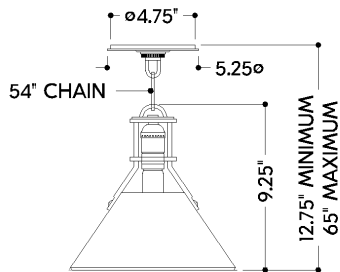

## DIMENSIONS

Height: 9.25"

Width/Diameter: 9.5"

Canopy/Backplate: 5"

Product Weight: 4.18lb

Canopy/Backplate Shape: Round

Sloped Ceiling Compatible: No

Living Finish: No

### Bulb 1

Bulb Included: No

Socket: E26 Medium Base

Bulb Type: T10-5.5

Max Wattage: 60

Bulb Quantity: 1

Gem Box Required (2"x3"): No

Dark Sky: No

## SHIPPING

Carton 1: 13" x 13" x 13"

Carton 1 Weight: 6lb

Shipping Method: Ground

Country of Origin: CN

FRONT

BOTTOM