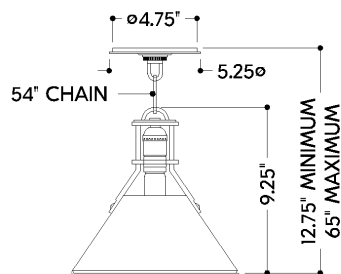

DIMENSIONS / SPECS

Height: 9.25"
Width/Diameter: 9.5"
Canopy/Backplate: 5"
Product Weight: 4.18lb
Canopy/Backplate Shape: Round
Sloped Ceiling Compatible: No
Living Finish: No
Uplight Only: No

Shade 1: Steel

ELECTRICAL

Bulb 1

Bulb Included: No
Socket: E26 Medium Base
Bulb Type: T10-5.5
Max Wattage: 60
Bulb Quantity: 1
Gem Box Required (2"x3"): No
Dark Sky: No

SHIPPING

Carton 1: 13" x 13" x 13"
Carton 1 Weight: 6lb
Shipping Method: Ground
Country of Origin: CN

BOTTOM