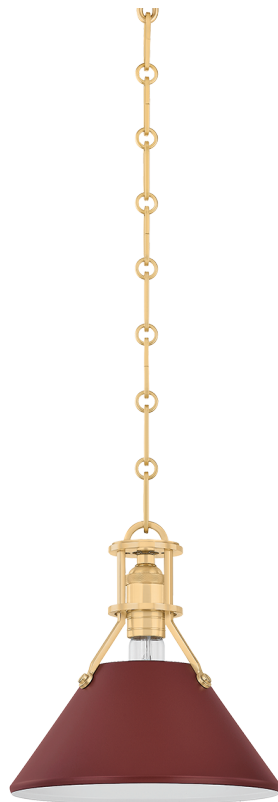

PAINTED NO. 2

MDS351-AGB/CRN

Painted No.2 has an effortless look, the result of careful consideration. A relaxed form with timeless style, two beautiful finish options make it feel fresh.

FINISHES

AGED BRASS w/ SOFT CRIMSON

DIMENSIONS / SPECS

Height: 66"
Width/Diameter: 66"
Length: 66"
Minimum Height: 66"
Maximum Height: 66"
Hanging Type: 108" Premium Composite Cord
Product Weight: 66lb
Extension: 66"
Top to Center: 66"
Sloped Ceiling Compatible: No
Living Finish: Yes
Uplight Only: Yes
Min Extension: 66"
Max Extension: 66"

ELECTRICAL

Bulb 1

Bulb Included: No
Max Wattage:
Bulb Quantity:
Wire Length: 500mm
Cord Type: ! New Cord Type
Dimmer Type: Incandescent
Switch Type: ON/OFF STOMP SWITCH
Gem Box Required (2"x3"): Yes
Dark Sky: Yes
CRI: 66
Color Temp.: 66k
Lumens: 66
Title 24: Yes
Field Serviceable: No

Battery

Battery Powered: Yes
Battery Included: Yes
Battery Life: ! New Battery Life !

SHIPPING

Carton 1: 1" x 1" x 1"
Carton 1 Weight: 1lb
Shipping Method: Ground
Country of Origin: CN