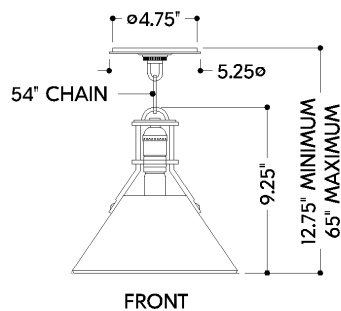

DIMENSIONS / SPECS

Height: 66"
Width/Diameter: 66"
Length: 66"
Minimum Height: 66"
Maximum Height: 66"
Hanging Type: 108" Premium Composite Cord
Product Weight: 66lb
Extension: 66"
Top to Center: 66"
Sloped Ceiling Compatible: No
Living Finish: Yes
Uplight Only: Yes
Min Extension: 66"
Max Extension: 66"

ELECTRICAL

Bulb 1

Bulb Included: No
Max Wattage:
Bulb Quantity:
Wire Length: 500mm
Cord Type: ! New Cord Type
Dimmer Type: Incandescent
Switch Type: ON/OFF STOMP SWITCH
Gem Box Required (2"x3"): Yes
Dark Sky: Yes
CRI: 66
Color Temp.: 66k
Lumens: 66
Title 24: Yes
Field Serviceable: No

Battery

Battery Powered: Yes
Battery Included: Yes
Battery Life: ! New Battery Life !

SHIPPING

Carton 1: 1" x 1" x 1"
Carton 1 Weight: 1lb
Shipping Method: Ground
Country of Origin: CN

BOTTOM