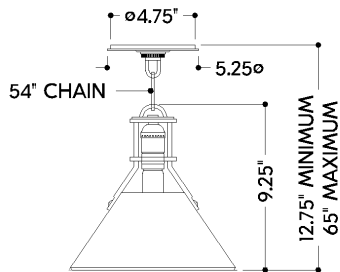

PAINTED NO. 2

MDS351-AGB/DBL

Painted No.2 has an effortless look, the result of careful consideration. A relaxed form with timeless style, two beautiful finish options make it feel fresh.

FINISHES

AGED BRASS w/ DARKEST BLUE (MDS)

DIMENSIONS

Height: 9.25"

Width/Diameter: 9.5"

Canopy/Backplate: 5"

Product Weight: 4.18lb

Canopy/Backplate Shape: Round

Sloped Ceiling Compatible: No

Living Finish: No

Uplight Only: No

Shade

Shade 1: Steel

ELECTRICAL

Bulb 1

Bulb Included: No

Socket: E26 Medium Base

Bulb Type: T10-5.5

Max Wattage: 60

Bulb Quantity: 1

Gem Box Required (2"x3"): No

Dark Sky: No

SHIPPING

Carton 1: 13" x 13" x 13"

Carton 1 Weight: 6lb

Shipping Method: Ground

Country of Origin: CN

FRONT