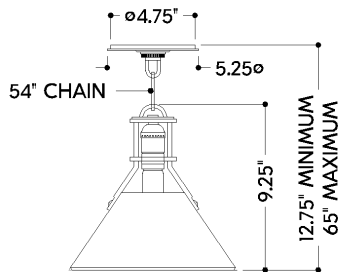

PAINTED NO. 2

MDS351-AGB/LFG

Painted No.2 has an effortless look, the result of careful consideration. A relaxed form with timeless style, two beautiful finish options make it feel fresh.

FINISHES

AGED BRASS

DIMENSIONS

Height: 9.25"

Width/Diameter: 9.5"

Minimum Height: 12.25"

Maximum Height: 66.25"

Canopy/Backplate: 5"

Product Weight: 4lb

Canopy/Backplate Shape: Round

Sloped Ceiling Compatible: No

Living Finish: No

Uplight Only: No

Shade

Shade 1: Steel

ELECTRICAL

Bulb 1

Bulb Included: No

Socket: E26 Medium Base

Bulb Type: T10-5.5

Max Wattage: 60

Bulb Quantity: 1

Gem Box Required (2"x3"): No

Dark Sky: No

SHIPPING

Carton 1: 13" x 13" x 13"

Carton 1 Weight: 5lb

Shipping Method: Ground

Country of Origin: CN

FRONT