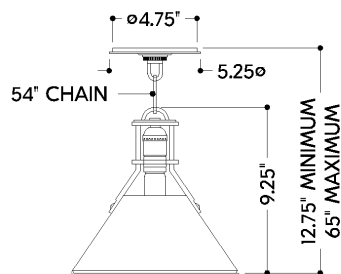

DIMENSIONS / SPECS

Height: 9.25"
Width/Diameter: 9.5"
Minimum Height: 12.25"
Maximum Height: 66.25"
Canopy/Backplate: 5"
Product Weight: 4lb
Canopy/Backplate Shape: Round
Sloped Ceiling Compatible: No
Living Finish: No
Uplight Only: No

Shade 1: Steel

ELECTRICAL

Bulb 1

Bulb Included: No
Socket: E26 Medium Base
Bulb Type: T10-5.5
Max Wattage: 60
Bulb Quantity: 1
Gem Box Required (2"x3"): No
Dark Sky: No

SHIPPING

Carton 1: 13" x 13" x 13"
Carton 1 Weight: 5lb
Shipping Method: Ground
Country of Origin: CN

FRONT

BOTTOM