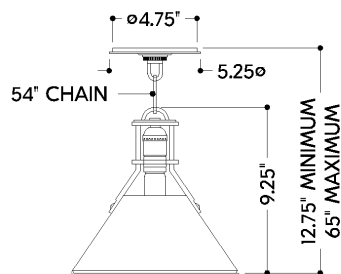

SHIPPING

Carton 1: 13" x 13" x 13"
Carton 1 Weight: 6lb
Shipping Method: Ground
Country of Origin: CN

FRONT