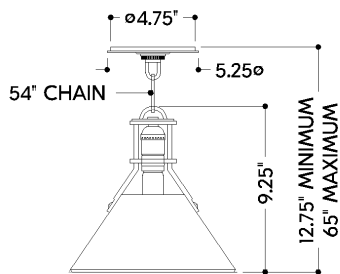

DIMENSIONS

Height: 9.25"
Width/Diameter: 9.5"
Minimum Height: 12.25"
Maximum Height: 66.25"
Canopy/Backplate: 5"
Product Weight: 4.18lb
Canopy/Backplate Shape: Round
Sloped Ceiling Compatible: No
Living Finish: No
Uplight Only: No

Shade

Shade 1: Steel

ELECTRICAL

Bulb 1

Bulb Included: No
Socket: E26 Medium Base
Bulb Type: T10-5.5
Max Wattage: 60
Bulb Quantity: 1
Gem Box Required (2"x3"): No
Dark Sky: No

SHIPPING

Carton 1: 13" x 13" x 13"
Carton 1 Weight: 6lb
Shipping Method: Ground
Country of Origin: CN

FRONT

BOTTOM