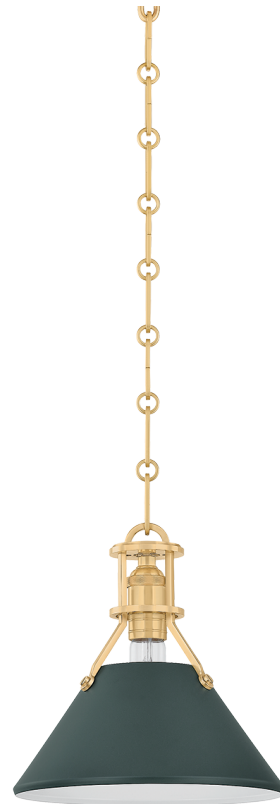

PAINTED NO. 2

MDS351-AGB/SSG

Painted No.2 has an effortless look, the result of careful consideration. A relaxed form with timeless style, two beautiful finish options make it feel fresh.

FINISHES

AGED BRASS w/ SOFT STUDIO GREEN

DIMENSIONS / SPECS

Height: 66"
Width/Diameter: 66"
Length: 66"
Minimum Height: 66"
Maximum Height: 66"
Hanging Type: 108" Premium Composite Cord
Product Weight: 66lb
Extension: 66"
Top to Center: 66"
Sloped Ceiling Compatible: No
Living Finish: Yes
Uplight Only: Yes
Min Extension: 66"
Max Extension: 66"

ELECTRICAL

Bulb 1

Bulb Included: No
Max Wattage:
Bulb Quantity:
Wire Length: 500mm
Cord Type: ! New Cord Type
Dimmer Type: Incandescent
Switch Type: ON/OFF STOMP SWITCH
Gem Box Required (2"x3"): Yes
Dark Sky: Yes
CRI: 66
Color Temp.: 66k
Lumens: 66
Title 24: Yes
Field Serviceable: No

Battery

Battery Powered: Yes
Battery Included: Yes
Battery Life: ! New Battery Life !

SHIPPING

Carton 1: 1" x 1" x 1"
Carton 1 Weight: 1lb
Shipping Method: Ground
Country of Origin: CN