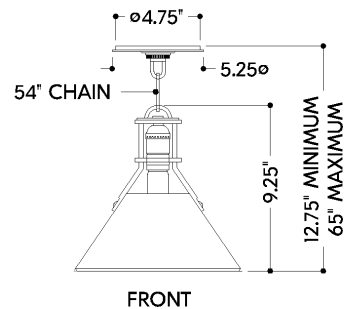

DIMENSIONS / SPECS

Height: 66"
Width/Diameter: 66"
Length: 66"
Minimum Height: 66"
Maximum Height: 66"
Hanging Type: 108" Premium Composite Cord
Product Weight: 66lb
Extension: 66"
Top to Center: 66"
Sloped Ceiling Compatible: No
Living Finish: Yes
Uplight Only: Yes
Min Extension: 66"
Max Extension: 66"

ELECTRICAL

Bulb 1

Bulb Included: No
Max Wattage:
Bulb Quantity:
Wire Length: 500mm
Cord Type: ! New Cord Type
Dimmer Type: Incandescent
Switch Type: ON/OFF STOMP SWITCH
Gem Box Required (2"x3"): Yes
Dark Sky: Yes
CRI: 66
Color Temp.: 66k
Lumens: 66
Title 24: Yes
Field Serviceable: No

Battery

Battery Powered: Yes
Battery Included: Yes
Battery Life: ! New Battery Life !

SHIPPING

Carton 1: 1" x 1" x 1"
Carton 1 Weight: 1lb
Shipping Method: Ground
Country of Origin: CN

BOTTOM