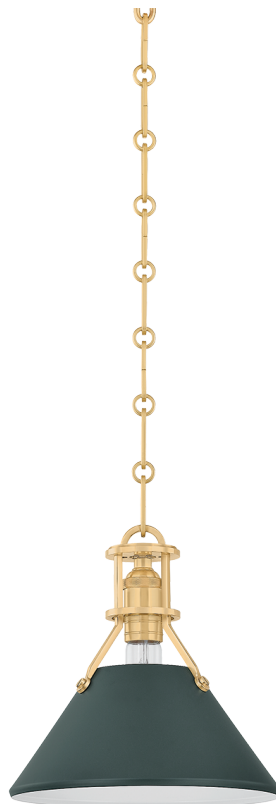

PAINTED NO. 2

MDS351-AGB/SSG

Painted No.2 has an effortless look, the result of careful consideration. A relaxed form with timeless style, two beautiful finish options make it feel fresh.

FINISHES

AGED BRASS w/ SOFT STUDIO GREEN

DIMENSIONS / SPECS

Height: 66"
Width/Diameter: 66"
Length: 66"
Minimum Height: 66"
Maximum Height: 66"
Hanging Type: 108" Premium Composite Cord
Product Weight: 66lb
Extension: 66"
Top to Center: 66"
Sloped Ceiling Compatible: No
Living Finish: Yes
Uplight Only: Yes
Min Extension: 66"
Max Extension: 66"

ELECTRICAL

Bulb 1

Bulb Included: No
Max Wattage:
Bulb Quantity:
Wire Length: 500mm
Cord Type: ! New Cord Type
Dimmer Type: Incandescent
Switch Type: ON/OFF STOMP SWITCH
Gem Box Required (2"x3"): Yes
Dark Sky: Yes
CRI: 66
Color Temp.: 66k
Lumens: 66
Title 24: Yes
Field Serviceable: No

Battery

Battery Powered: Yes
Battery Included: Yes
Battery Life: ! New Battery Life !

SHIPPING

Carton 1: 1" x 1" x 1"
Carton 1 Weight: 1lb
Shipping Method: Ground
Country of Origin: CN