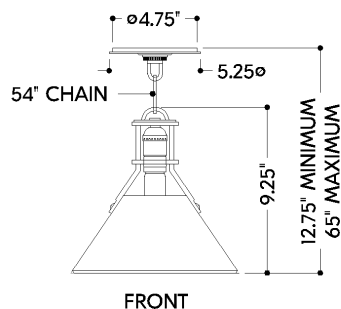

DIMENSIONS / SPECS

Height: 66"
Width/Diameter: 66"
Length: 66"
Minimum Height: 66"
Maximum Height: 66"
Hanging Type: 108" Premium Composite Cord
Product Weight: 66lb
Extension: 66"
Top to Center: 66"
Sloped Ceiling Compatible: No
Living Finish: Yes
Uplight Only: Yes
Min Extension: 66"
Max Extension: 66"

ELECTRICAL

Bulb 1

Bulb Included: No
Max Wattage:
Bulb Quantity:
Wire Length: 500mm
Cord Type: ! New Cord Type
Dimmer Type: Incandescent
Switch Type: ON/OFF STOMP SWITCH
Gem Box Required (2"x3"): Yes
Dark Sky: Yes
CRI: 66
Color Temp.: 66k
Lumens: 66
Title 24: Yes
Field Serviceable: No

Battery

Battery Powered: Yes
Battery Included: Yes
Battery Life: ! New Battery Life !

SHIPPING

Carton 1: 1" x 1" x 1"
Carton 1 Weight: 1lb
Shipping Method: Ground
Country of Origin: CN

BOTTOM