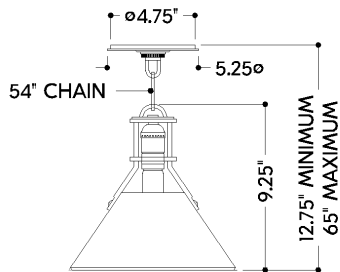

DIMENSIONS

Height: 9.25"
Width/Diameter: 9.5"
Canopy/Backplate: 5"
Product Weight: 4.18lb
Canopy/Backplate Shape: Round
Sloped Ceiling Compatible: No
Living Finish: No
Uplight Only: No

Shade

Shade 1: Steel

ELECTRICAL

Bulb 1

Bulb Included: No
Socket: E26 Medium Base
Bulb Type: T10-5.5
Max Wattage: 60
Bulb Quantity: 1
Gem Box Required (2"x3"): No
Dark Sky: No

SHIPPING

Carton 1: 13" x 13" x 13"
Carton 1 Weight: 6lb
Shipping Method: Ground
Country of Origin: CN

FRONT

BOTTOM