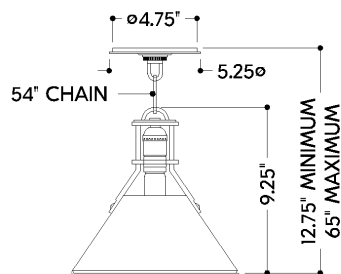

DIMENSIONS / SPECS

Height: 9.25"
Width/Diameter: 9.5"
Canopy/Backplate: 5"
Product Weight: 4.18lb
Canopy/Backplate Shape: Round
Sloped Ceiling Compatible: No
Living Finish: No
Uplight Only: No

Shade 1: Steel

ELECTRICAL

Bulb 1

Bulb Included: No
Socket: E26 Medium Base
Bulb Type: T10-5.5
Max Wattage: 60
Bulb Quantity: 1
Gem Box Required (2"x3"): No
Dark Sky: No

SHIPPING

Carton 1: 13" x 13" x 13"
Carton 1 Weight: 6lb
Shipping Method: Ground
Country of Origin: CN

FRONT

BOTTOM