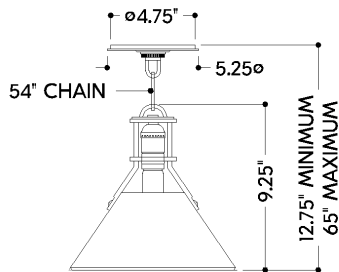

PAINTED NO. 2

MDS351-PN/DBL

Painted No.2 has an effortless look, the result of careful consideration. A relaxed form with timeless style, two beautiful finish options make it feel fresh.

FINISHES

POLISHED NICKEL w/ DARKEST BLUE (MDS)

DIMENSIONS

Height: 9.25"

Width/Diameter: 9.5"

Canopy/Backplate: 5"

Product Weight: 4.18lb

Canopy/Backplate Shape: Round

Sloped Ceiling Compatible: No

Living Finish: No

Uplight Only: No

Shade

Shade 1: Steel

ELECTRICAL

Bulb 1

Bulb Included: No

Socket: E26 Medium Base

Bulb Type: T10-5.5

Max Wattage: 60

Bulb Quantity: 1

Gem Box Required (2"x3"): No

Dark Sky: No

SHIPPING

Carton 1: 13" x 13" x 13"

Carton 1 Weight: 6lb

Shipping Method: Ground

Country of Origin: CN

FRONT