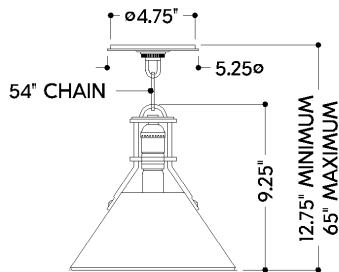

DIMENSIONS

Height: 9.25"
Width/Diameter: 9.5"
Canopy/Backplate: 5"
Product Weight: 4.18lb
Canopy/Backplate Shape: Round
Sloped Ceiling Compatible: No
Living Finish: No
Uplight Only: No

Shade

Shade 1: Steel

ELECTRICAL

Bulb 1

Bulb Included: No
Socket: E26 Medium Base
Bulb Type: T10-5.5
Max Wattage: 60
Bulb Quantity: 1
Gem Box Required (2"x3"): No
Dark Sky: No

SHIPPING

Carton 1: 13" x 13" x 13"
Carton 1 Weight: 6lb
Shipping Method: Ground
Country of Origin: CN

FRONT

BOTTOM