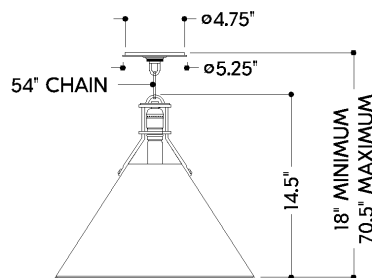

DIMENSIONS / SPECS

Height: 66"
Width/Diameter: 66"
Length: 66"
Minimum Height: 66"
Maximum Height: 66"
Canopy/Backplate: 5"
Hanging Type: 108" Premium Composite Cord
Product Weight: 66lb
Extension: 66"
Top to Center: 66"
Sloped Ceiling Compatible: No
Living Finish: Yes
Uplight Only: Yes
Min Extension: 66"
Max Extension: 66"

ELECTRICAL

Bulb 1

Bulb Included: No
Socket: E26 Medium Base
Bulb Type: T10-8.5
Max Wattage: 75
Bulb Quantity: 1
Wire Length: 500mm
Cord Type: ! New Cord Type
Dimmer Type: Incandescent
Switch Type: ON/OFF STOMP SWITCH
Gem Box Required (2"x3"): Yes
Dark Sky: Yes
CRI: 66
Color Temp.: 66k
Lumens: 66
Title 24: Yes
Field Serviceable: No

Battery

Battery Powered: Yes
Battery Included: Yes
Battery Life: ! New Battery Life !

SHIPPING

Carton 1: 20" x 20" x 18"
Carton 1 Weight: 6lb
Shipping Method: Ground
Country of Origin: CN

FRONT

BOTTOM