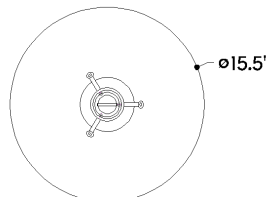

DIMENSIONS / SPECS

Height: 66"
Width/Diameter: 66"
Length: 66"
Minimum Height: 66"
Maximum Height: 66"
Canopy/Backplate: 5"
Hanging Type: 108" Premium Composite Cord
Product Weight: 66lb
Extension: 66"
Top to Center: 66"
Canopy/Backplate Shape: Round
Sloped Ceiling Compatible: No
Living Finish: Yes
Uplight Only: Yes
Min Extension: 66"
Max Extension: 66"

ELECTRICAL

Bulb 1

Bulb Included: No
Socket: E26 Medium Base
Bulb Type: T10-8.5
Max Wattage: 75
Bulb Quantity: 1
Wire Length: 500mm
Cord Type: ! New Cord Type
Dimmer Type: Incandescent
Switch Type: ON/OFF STOMP SWITCH
Gem Box Required (2"x3"): Yes
Dark Sky: Yes
CRI: 66
Color Temp.: 66k
Lumens: 66
Title 24: Yes
Field Serviceable: No

Battery

Battery Powered: Yes
Battery Included: Yes
Battery Life: ! New Battery Life !

SHIPPING

Carton 1: 20" x 20" x 18"
Carton 1 Weight: 6lb
Shipping Method: Ground
Country of Origin: CN

FRONT

BOTTOM