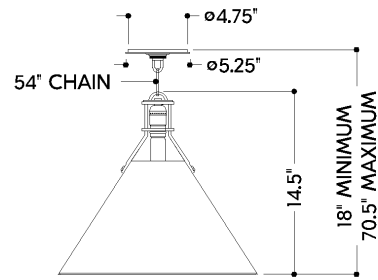

DIMENSIONS

Height: 66"
Width/Diameter: 66"
Length: 66"
Minimum Height: 66"
Maximum Height: 66"
Canopy/Backplate: 5"
Hanging Type: 108" Premium Composite Cord
Product Weight: 66lb
Extension: 66"
Top to Center: 66"
Canopy/Backplate Shape: Round
Sloped Ceiling Compatible: No
Living Finish: Yes
Uplight Only: Yes

Shade

ELECTRICAL

Bulb 1

Bulb Included: No
Socket: E26 Medium Base
Bulb Type: T10-8.5
Max Wattage: 75
Bulb Quantity: 1
Wire Length: 500mm
Cord Type: ! New Cord Type
Dimmer Type: Incandescent
Switch Type: ON/OFF STOMP SWITCH
Gem Box Required (2"x3"): Yes
Dark Sky: Yes
CRI: 66
Color Temp.: 66k
Lumens: 66
Title 24: Yes
Field Serviceable: No

Battery

Battery Powered: Yes
Battery Included: Yes
Battery Life: ! New Battery Life !

SHIPPING

Carton 1: 20" x 20" x 18"
Carton 1 Weight: 6lb
Shipping Method: Ground
Country of Origin: CN

FRONT

BOTTOM