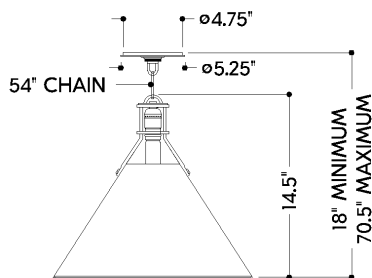

DIMENSIONS / SPECS

Height: 66"
Width/Diameter: 66"
Length: 66"
Minimum Height: 66"
Maximum Height: 66"
Canopy/Backplate: 5"
Hanging Type: 108" Premium Composite Cord
Product Weight: 66lb
Extension: 66"
Top to Center: 66"
Canopy/Backplate Shape: Round
Sloped Ceiling Compatible: No
Living Finish: Yes
Uplight Only: Yes
Min Extension: 66"
Max Extension: 66"

ELECTRICAL

Bulb 1

Bulb Included: No
Socket: E26 Medium Base
Bulb Type: T10-8.5
Max Wattage: 75
Bulb Quantity: 1
Wire Length: 500mm
Cord Type: ! New Cord Type
Dimmer Type: Incandescent
Switch Type: ON/OFF STOMP SWITCH
Gem Box Required (2"x3"): Yes
Dark Sky: Yes
CRI: 66
Color Temp.: 66k
Lumens: 66
Title 24: Yes
Field Serviceable: No

Battery

Battery Powered: Yes
Battery Included: Yes
Battery Life: ! New Battery Life !

SHIPPING

Carton 1: 20" x 20" x 18"
Carton 1 Weight: 6lb
Shipping Method: Ground
Country of Origin: CN

FRONT

BOTTOM