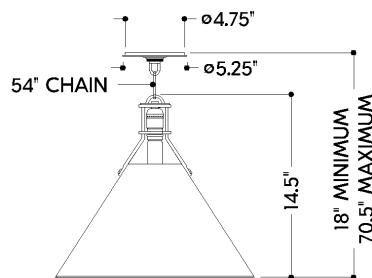

DIMENSIONS / SPECS

Height: 66"
Width/Diameter: 66"
Length: 66"
Minimum Height: 66"
Maximum Height: 66"
Canopy/Backplate: 5"
Hanging Type: 108" Premium Composite Cord
Product Weight: 66lb
Extension: 66"
Top to Center: 66"
Canopy/Backplate Shape: Round
Sloped Ceiling Compatible: No
Living Finish: Yes
Uplight Only: Yes
Min Extension: 66"
Max Extension: 66"

ELECTRICAL

Bulb 1

Bulb Included: No
Socket: E26 Medium Base
Bulb Type: T10-8.5
Max Wattage: 75
Bulb Quantity: 1
Wire Length: 500mm
Cord Type: ! New Cord Type
Dimmer Type: Incandescent
Switch Type: ON/OFF STOMP SWITCH
Gem Box Required (2"x3"): Yes
Dark Sky: Yes
CRI: 66
Color Temp.: 66k
Lumens: 66
Title 24: Yes
Field Serviceable: No

Battery

Battery Powered: Yes
Battery Included: Yes
Battery Life: ! New Battery Life !

SHIPPING

Carton 1: 20" x 20" x 18"
Carton 1 Weight: 6lb
Shipping Method: Ground
Country of Origin: CN

FRONT

BOTTOM