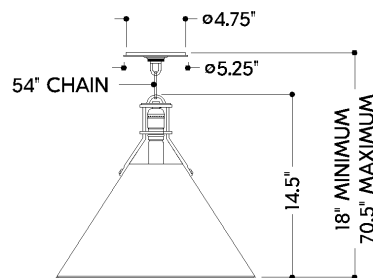

PAINTED NO. 2

MDS352-PN/OW

Painted No.2 has an effortless look, the result of careful consideration. A relaxed form with timeless style, two beautiful finish options make it feel fresh.

FINISHES

POLISHED NICKEL w/ OFF-WHITE (MDS)

DIMENSIONS / SPECS

Height: 66"
Width/Diameter: 66"
Length: 66"
Minimum Height: 66"
Maximum Height: 66"
Canopy/Backplate: 5"
Hanging Type: 108" Premium Composite Cord
Product Weight: 66lb
Extension: 66"
Top to Center: 66"
Canopy/Backplate Shape: Round
Sloped Ceiling Compatible: No
Living Finish: Yes
Uplight Only: Yes
Min Extension: 66"
Max Extension: 66"

ELECTRICAL

Bulb 1

Bulb Included: No
Socket: E26 Medium Base
Bulb Type: T10-8.5
Max Wattage: 75
Bulb Quantity: 1
Wire Length: 500mm
Cord Type: ! New Cord Type
Dimmer Type: Incandescent
Switch Type: ON/OFF STOMP SWITCH
Gem Box Required (2"x3"): Yes
Dark Sky: Yes
CRI: 66
Color Temp.: 66k
Lumens: 66
Title 24: Yes
Field Serviceable: No

Battery

Battery Powered: Yes
Battery Included: Yes
Battery Life: ! New Battery Life !

SHIPPING

Carton 1: 20" x 20" x 18"
Carton 1 Weight: 6lb
Shipping Method: Ground
Country of Origin: CN

FRONT