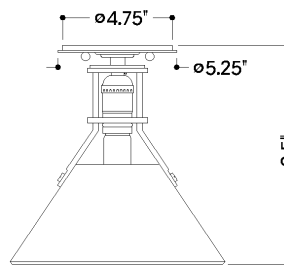

DIMENSIONS

Height: 11"
Width/Diameter: 9.5"
Canopy/Backplate: 5.25"
Product Weight: 2lb
Canopy/Backplate Shape: Round
Sloped Ceiling Compatible: No
Living Finish: No
Uplight Only: No

Shade

Shade 1: Steel
Shade 1 Top Width: 3.75"
Shade 1 Bottom L/W: 0" / 9.5"
Shade 1 Height: 4.5"

ELECTRICAL

Bulb 1

Bulb Included: No
Socket: E26 Medium Base
Max Wattage: 60
Bulb Quantity: 1
Gem Box Required (2"x3"): No
Dark Sky: No

SHIPPING

Carton 1: 13" x 13" x 13"
Carton 1 Weight: 4lb
Shipping Method: Ground
Country of Origin: CN

FRONT

BOTTOM