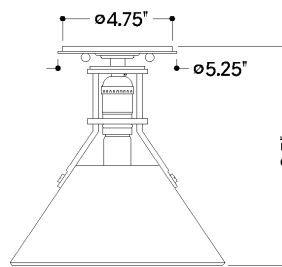

SHIPPING

Carton 1: 13" x 13" x 13"
Carton 1 Weight: 4lb
Shipping Method: Ground
Country of Origin: CN

FRONT