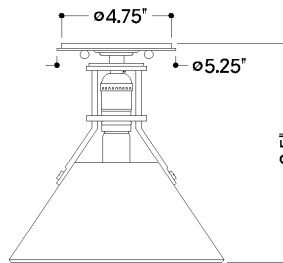

PAINTED NO. 2

MDS353-AGB/LFG

Painted No.2 has an effortless look, the result of careful consideration. A relaxed form with timeless style, two beautiful finish options make it feel fresh.

FINISHES

AGED BRASS

DIMENSIONS

Height: 11"
Width/Diameter: 9.5"
Canopy/Backplate: 5.25"
Product Weight: 2lb
Canopy/Backplate Shape: Round
Sloped Ceiling Compatible: No
Living Finish: No
Uplight Only: No

Shade

Shade 1: Steel
Shade 1 Top Width: 3.75"
Shade 1 Bottom L/W: 0" / 9.5"
Shade 1 Height: 4.5"

ELECTRICAL

Bulb 1

Bulb Included: No
Socket: E26 Medium Base
Max Wattage: 60
Bulb Quantity: 1
Gem Box Required (2"x3"): No
Dark Sky: No

SHIPPING

Carton 1: 13" x 13" x 13"
Carton 1 Weight: 4lb
Shipping Method: Ground
Country of Origin: CN

FRONT