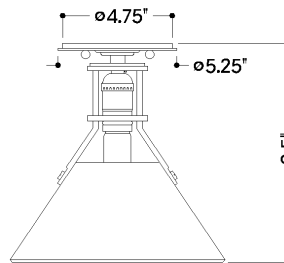

DIMENSIONS

Height: 11"

Width/Diameter: 9.5"

Canopy/Backplate: 5.25"

Product Weight: 2lb

Canopy/Backplate Shape: Round

Sloped Ceiling Compatible: No

Living Finish: No

Uplight Only: No

Shade

Shade 1: Steel

Shade 1 Top Width: 3.75"

Shade 1 Bottom L/W: 0" / 9.5"

Shade 1 Height: 4.5"

ELECTRICAL

Bulb 1

Bulb Included: No

Socket: E26 Medium Base

Bulb Type: T10-5.5

Max Wattage: 60

Bulb Quantity: 1

Gem Box Required (2"x3"): No

Dark Sky: No

SHIPPING

Carton 1: 13" x 13" x 13"

Carton 1 Weight: 4lb

Shipping Method: Ground

Country of Origin: CN

FRONT

BOTTOM